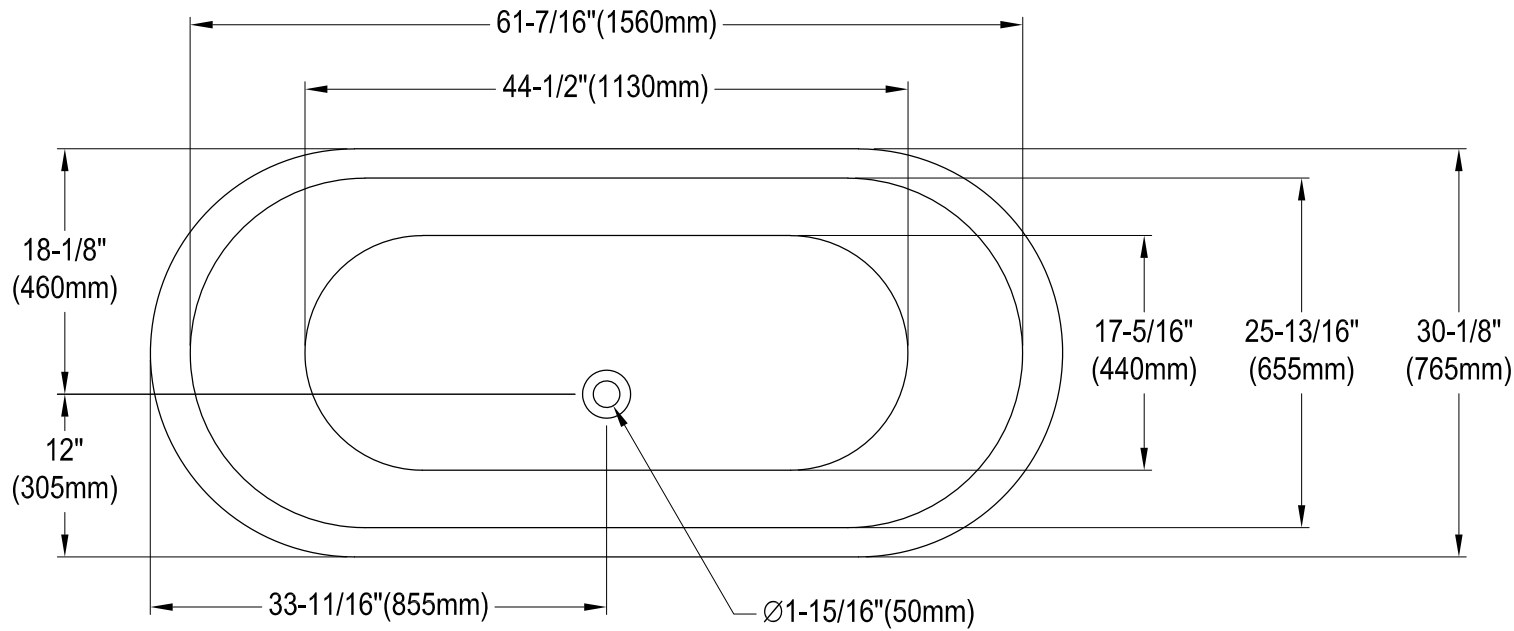

VCTNDS6731NL0,1,2,5,8,W

67" Cast Iron Clawfoot Tub

M10 x 20 (4 pcs)

Section A-A