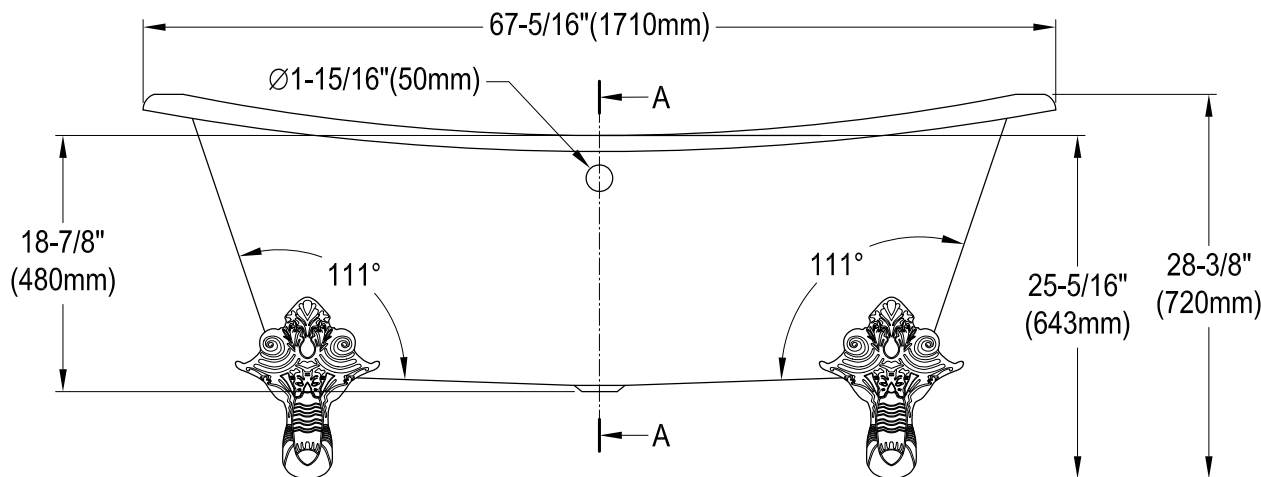

VCTNDS6731NL0,1,2,5,8,W

67" Cast Iron Clawfoot Tub

M10 x 20 (4 pcs)

Section A-A