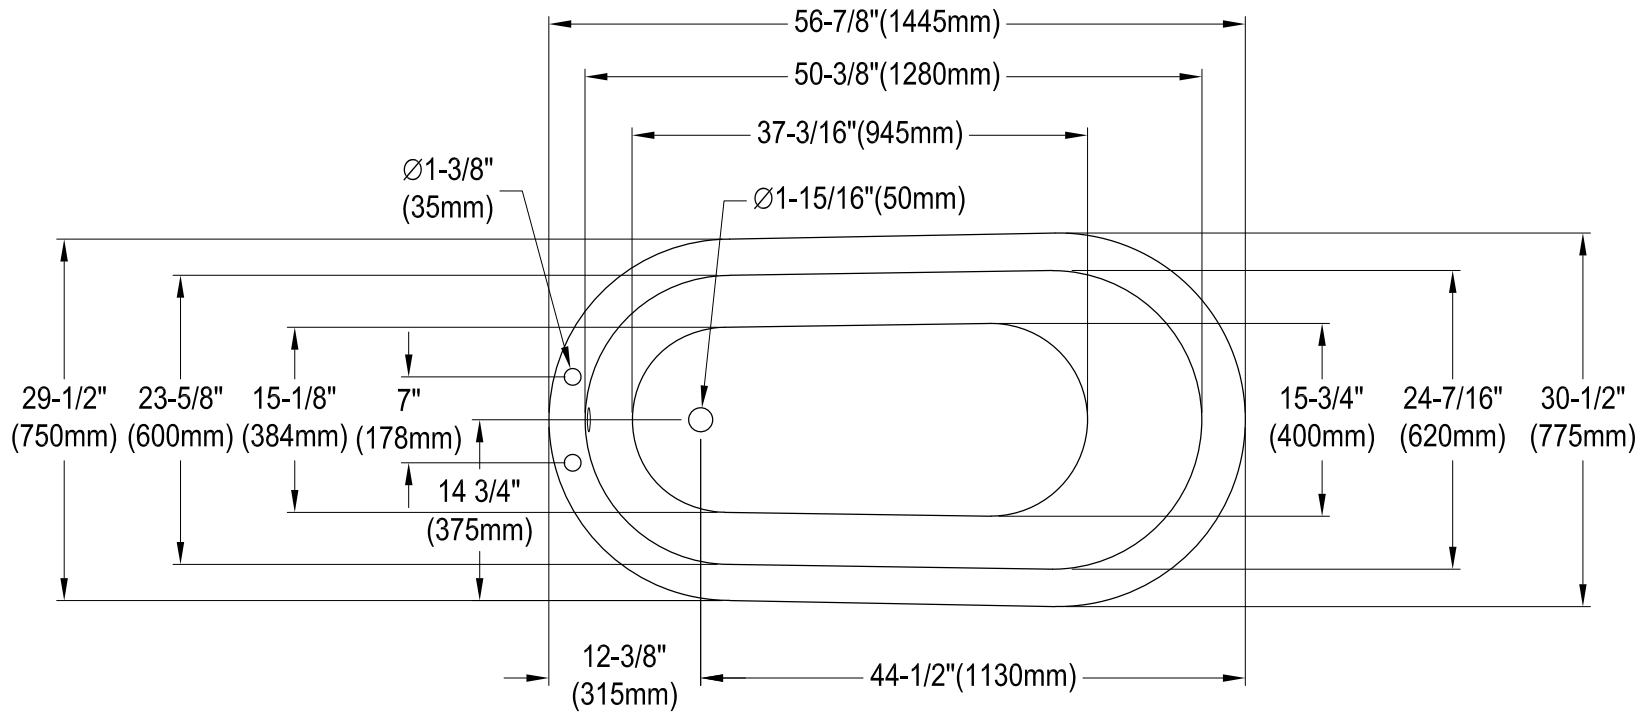

VCT7D5731B0,1,2,5,6,8,W

57" Cast Iron Clawfoot Tub With 7" Faucet Drillings

M10 x 20 (4 pcs)

Section A-A