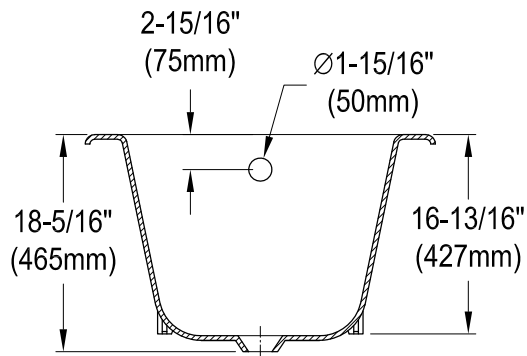

VCT7D6630NF0,1,5,8

67" Cast Iron Clawfoot Tub 7" Faucet Drillings

M10 x 20 (4 pcs)

Section A-A