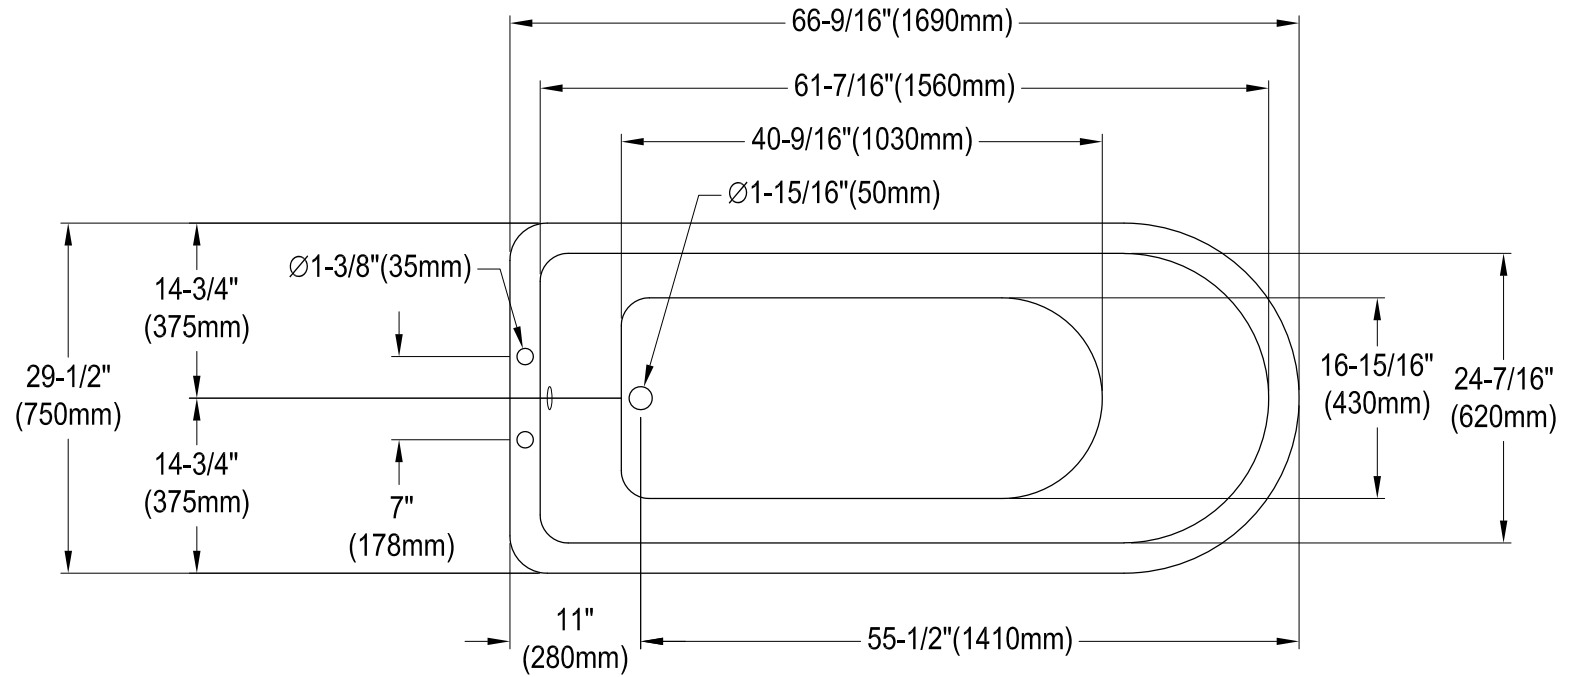

VCT7D6630NF0,1,5,8

67" Cast Iron Clawfoot Tub 7" Faucet Drillings

M10 x 20 (4 pcs)

Section A-A