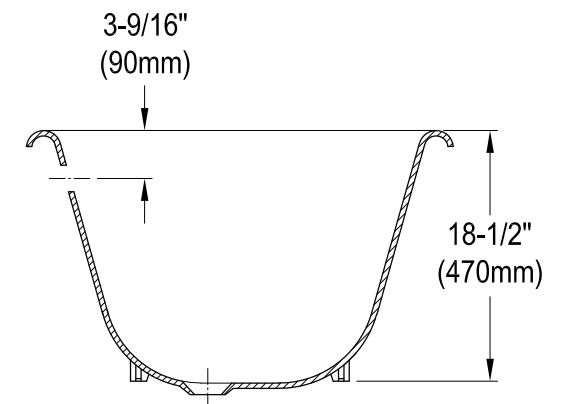

VCTDE7232NL0,1,2,5,8,W

72" Cast Iron Clawfoot Tub

M10 x 20 (4 pcs)

Section A-A