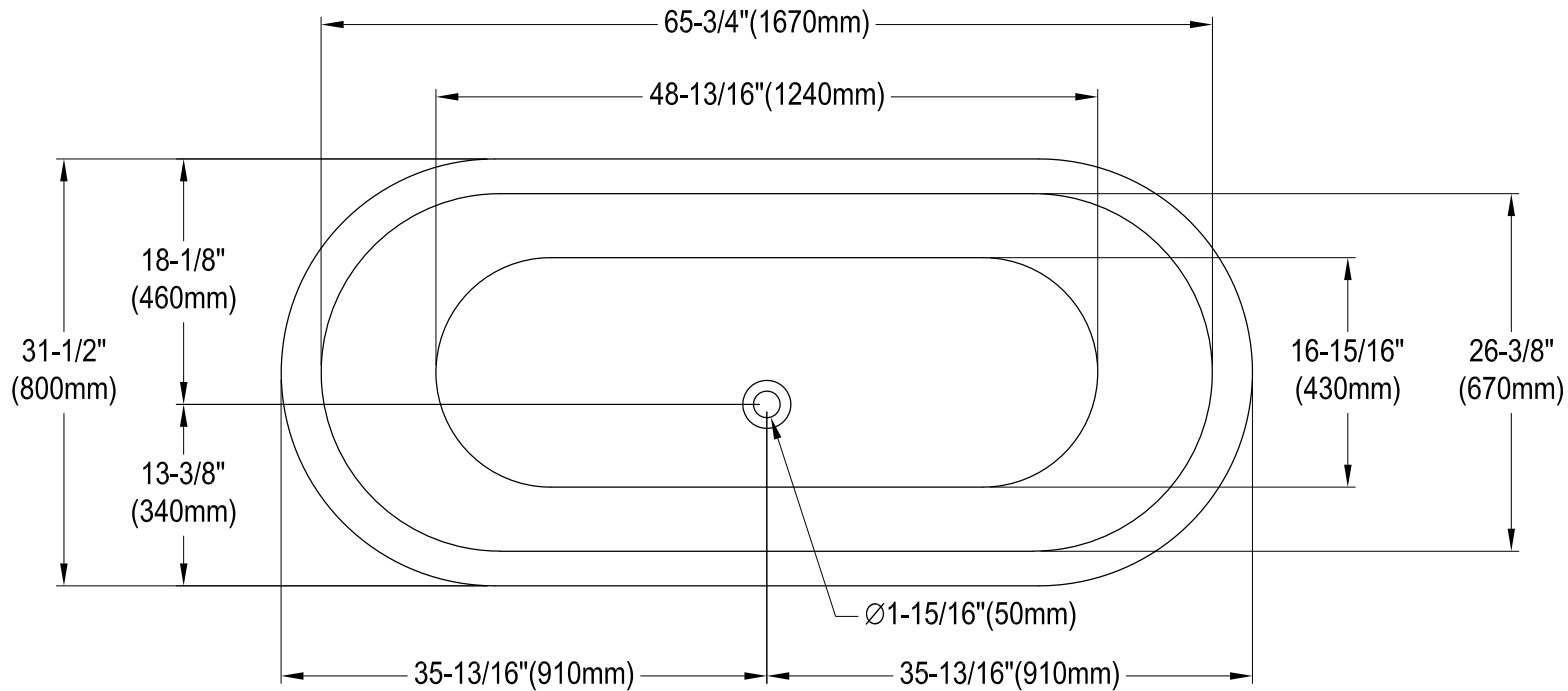

VCTDE7232NL0,1,2,5,8,W

72" Cast Iron Clawfoot Tub

M10 x 20 (4 pcs)

Section A-A