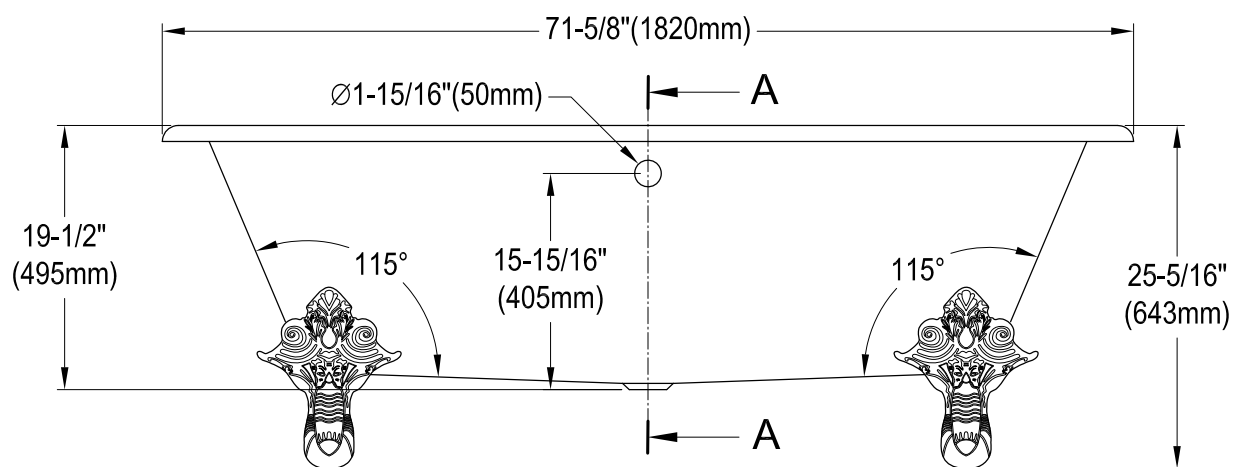

VCTDE7232NL0,1,2,5,8,W

72" Cast Iron Clawfoot Tub

M10 x 20 (4 pcs)

Section A-A