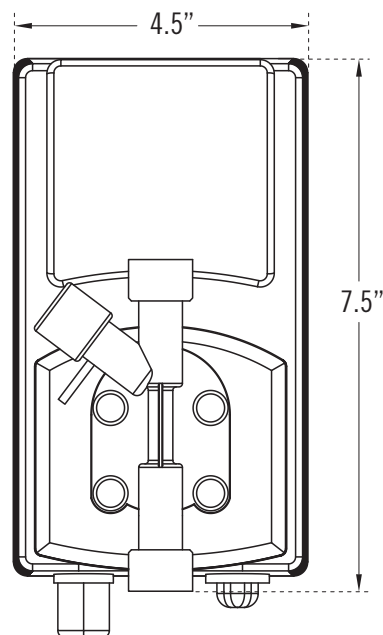

AromaSteam

CONTENTS:

- 6 feet of pressure hose
- 2 feet of suction hose
- Filter
- Atomizing Nozzle
- Installation and Operation Manual

- Electronic oil delivery system evenly infuses scent into steam
- Complete with hoses, fittings and oil atomizer
- Can be controlled directly from an iSteam® or iTempoPlus®
- AromaSteam System oils available in one-liter bottles
- The AromaSteam is rated 0.5 Amps at 120 VAC
- cULus Listed

Dimensions:	7.5"W x 4.5"H x 4.5"D
Weight:	5 pounds
Motor voltage	120 VAC, 50/60 Hz
Current Draw	0.5 Amps

! WARNING Not for use in acrylic or fiberglass rooms.

FOR ILLUSTRATIVE PURPOSES ONLY. IMPORTANT NOTE: FOR SAFE AND TROUBLE FREE INSTALLATION visit mrsteam.com before installation to download the Installation, Operation and Maintenance Manual or refer to the manual provided with the unit.