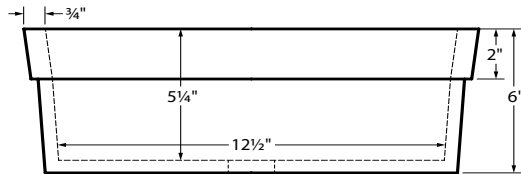

Continuum Round

About Continuum sink:

- Designed by Matthew Quinn, Continuum is a semi-recessed sink that utilizes the countertop hole cut-out inside the sink bowl.
- This design enables the striations of the counter material to visually continue through the sink, as shown in the photos below.

MODEL 760
16.25" x 16.25" x 6"
SEMI-RECESSED
SculptureStone®
26 lbs / 12 kg

Provided template ships with sink.
Always measure sink on-site to ensure cut-out accuracy.

Sink Options and Pricing

Part #: MTCS760 \$1,400
Standard Color White, matte finish Biscuit Color Upgrade (SSBISNK) \$120 matte finish Additional material colors available for projects only. Please call MTI.
Hand-Polished Deep Gloss Finish Upcharge (SSGLOSSSNK3) \$715 For White or Biscuit
Exterior Color \$340 (SSCOLSG) Gloss (SSCOLSM) Matte Must specify color code: Sapphire Blue (SB), Blue Lagoon (BL), Terracotta (TC), Onyx (OX), Stratus Gray (TG), Stormgray (SG)
Quick Ship (QSPRI3) \$255 reduces lead time Please call for availability.