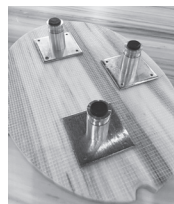

Continuum Round

About Continuum sink:

- Designed by Matthew Quinn, Continuum is a semi-recessed sink that utilizes the countertop hole cut-out inside the sink bowl.
- This design enables the striations of the counter material to visually continue through the sink, as shown in the photos below.

ORDERING AND INSTALLATION

- 1.5" drain opening
- Provided template ships with sink. Always measure sink on-site to ensure cut-out accuracy.
- One-piece construction using Engineered SculptureStone® (ESS) material
- Non-porous, stain-, mold- and mildew-resistant.
- Material is approximately 70% organic
- Five-Year Limited Residential Warranty

IMPORTANT ORDERING AND INSTALLATION INFORMATION

- Top 2" sink rim designed to rest on counter.
- Sink may be used with or without countertop cut-out. Note: countertop material is not included.
- Provided adjustable leveling feet support the cut-out in the sink bowl and are included with sink as shown to the right.