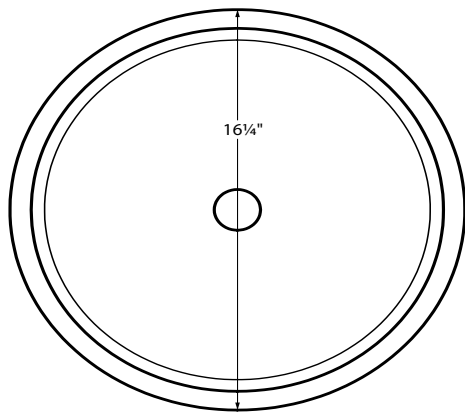

Continuum Round

About Continuum sink:

- Designed by Matthew Quinn, Continuum is a semi-recessed sink that utilizes the countertop hole cut-out inside the sink bowl.
- This design enables the striations of the counter material to visually continue through the sink, as shown in the photos below.

MODEL 760
16.25" x 16.25" x 6"
SEMI-RECESSED
SculptureStone®
26 lbs / 12 kg

Provided template ships with sink.
Always measure sink on-site to ensure cut-out accuracy.

Sink Options and Pricing

Part #: MTCS760 \$1,400
Standard Color White, matte finish Biscuit Color Upgrade (SSBISNK) \$120 matte finish Additional material colors available for projects only. Please call MTI.
Hand-Polished Deep Gloss Finish Upcharge (SSGLOSSSNK3) \$715 For White or Biscuit
Exterior Color \$340 (SSCOLSG) Gloss (SSCOLSM) Matte Must specify color code: Sapphire Blue (SB), Blue Lagoon (BL), Terracotta (TC), Onyx (OX), Stratus Gray (TG), Stormgray (SG)
Quick Ship (QSPRI3) \$255 reduces lead time Please call for availability.