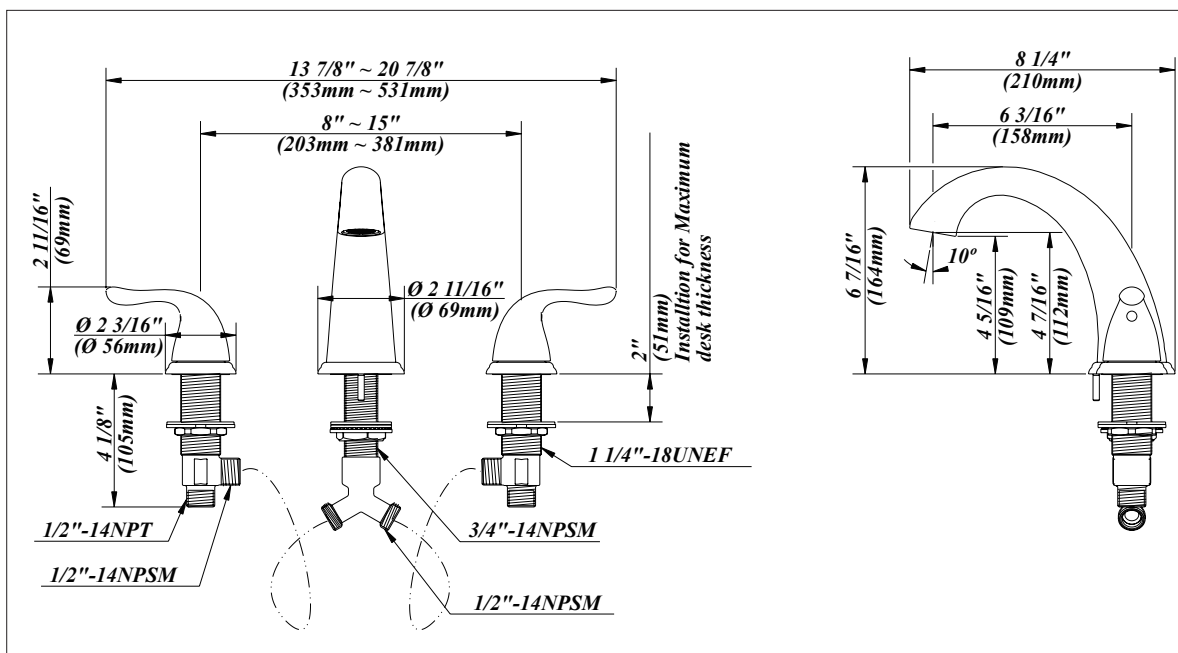

- OPB-900CJP** **OPB-900BNJP**
 OPB-900ORBJP

Omni**pro**

Two Handle Roman Tub Trim Kit

FEATURES & BENEFITS

- Metal Lever Handles
- 8"- 15" Installation

OPB-900CJP
Trim Kit For Roman Tub
Chrome Finish

OPB-900BNJP
Trim Kit For Roman Tub
Brushed Nickel Finish

OPB-900ORBJP
Trim Kit For Roman Tub
Oil Rubbed Bronze Finish

APPROVALS:

Meets or Exceeds The Following:

- * ANSI/ASME A112.18.1
- * IAPMO/cUPC

Product Spec Sheet

TEL: 800-217-4603

Visit Our Web Site : www.omniprofaucets.com

OPB-900CJP **OPB-900BNJP**

Omni**pro**

OPB-900ORBJP

Two Handle Roman Tub Trim Kit

No.	Name	Part No.
1	Metal Handle	A069108
2.1	Index Button-Cold	A603595C
2.2	Index Button-Hot	A603595H
3	Handle Adaptor	A66D880
4	Retainer Nut	A016259
5.1	Ceramic Disc Cartridge -Cold	A507102N
5.2	Ceramic Disc Cartridge -Hot	A507101N
6	Handle Trim Ring	A215497
7	Handle Base	A66D928
8	Mounting Hardware	A66D626
9	Handle Valve Body	A0025 70
10	Screw(5/16" -18 UNC * 1/2" L)	A065027
11	Spout Set	A66D645
12	Spout Rough In Cap	A045153
13	Spout Trim Ring	A303463
14	Spout Plug	A603046
15	Spout Body	A66D929
16	Mounting Hardware	A663491
17	"Y" Adaptor	A015224
18	Supply Hose	A105051
19	Flow Straightener	A603646
20	Flow Straightener Wrench	A031214NI
21	Hex Wrench (H2.5 * 19 mm L * 53 mm L)	A031000NI
22	Hex Wrench (H4 * 20 mm L * 70 mm L)	A031011NI