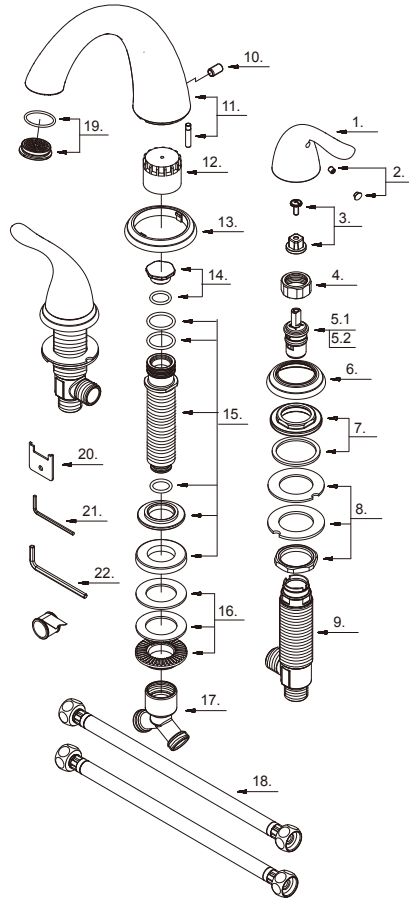

- OPB-900CJP** **OPB-900BNJP**
 OPB-900ORBJP

Omni**pro**

Two Handle Roman Tub Trim Kit

FEATURES & BENEFITS

- Metal Lever Handles
- 8"- 15" Installation

OPB-900CJP
Trim Kit For Roman Tub
Chrome Finish

OPB-900BNJP
Trim Kit For Roman Tub
Brushed Nickel Finish

OPB-900ORBJP
Trim Kit For Roman Tub
Oil Rubbed Bronze Finish

APPROVALS:

Meets or Exceeds The Following:

- * ANSI/ASME A112.18.1
- * IAPMO/cUPC

Product Spec Sheet

TEL: 800-217-4603

Visit Our Web Site : www.omniprofaucets.com

OPB-900CJP **OPB-900BNJP**

Omni**pro**

OPB-900ORBJP

Two Handle Roman Tub Trim Kit

No.	Name	Part No.
1	Metal Handle	A069108
2.1	Index Button-Cold	A603595C
2.2	Index Button-Hot	A603595H
3	Handle Adaptor	A66D880
4	Retainer Nut	A016259
5.1	Ceramic Disc Cartridge -Cold	A507102N
5.2	Ceramic Disc Cartridge -Hot	A507101N
6	Handle Trim Ring	A215497
7	Handle Base	A66D928
8	Mounting Hardware	A66D626
9	Handle Valve Body	A0025 70
10	Screw(5/16" -18 UNC * 1/2" L)	A065027
11	Spout Set	A66D645
12	Spout Rough In Cap	A045153
13	Spout Trim Ring	A303463
14	Spout Plug	A603046
15	Spout Body	A66D929
16	Mounting Hardware	A663491
17	"Y" Adaptor	A015224
18	Supply Hose	A105051
19	Flow Straightener	A603646
20	Flow Straightener Wrench	A031214NI
21	Hex Wrench (H2.5 * 19 mm L * 53 mm L)	A031000NI
22	Hex Wrench (H4 * 20 mm L * 70 mm L)	A031011NI