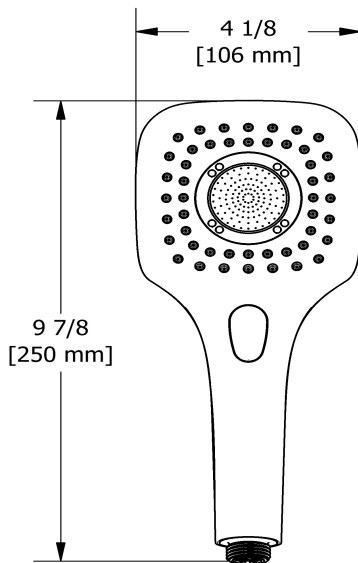

3-jet hand shower
4372

Specifications

Descriptions

- 5 positions
- 3 jets: luxurious, invigorating, massage and mix
- Scale-free
- 4372, 3-jet hand shower

Available flows

- 6.7 L/min, 1.8 gpm (US) 60psi
- 5.7 L/min, 1.5 gpm (US) 60psi (**4372-15**) *
- 6.7 L/min, 1.8 gpm (US) 60psi (**4372-WS**) *

EPA certification applicable to the indicated model only

Certifications

- CSA B125.1
- ASME A112.18.1

Sizes, models and finishes may differ from those presented.

Warranty

This **Riobel Inc.** product you have purchased carries a Limited Lifetime Warranty on the chrome, PVD finish, blacks and all working parts and is guaranteed from the initial purchase date against all manufacturing defects. All other finishes, including plastic components, are guaranteed for one year. All electric and/or electronic parts are covered by a 5-year limited warranty.