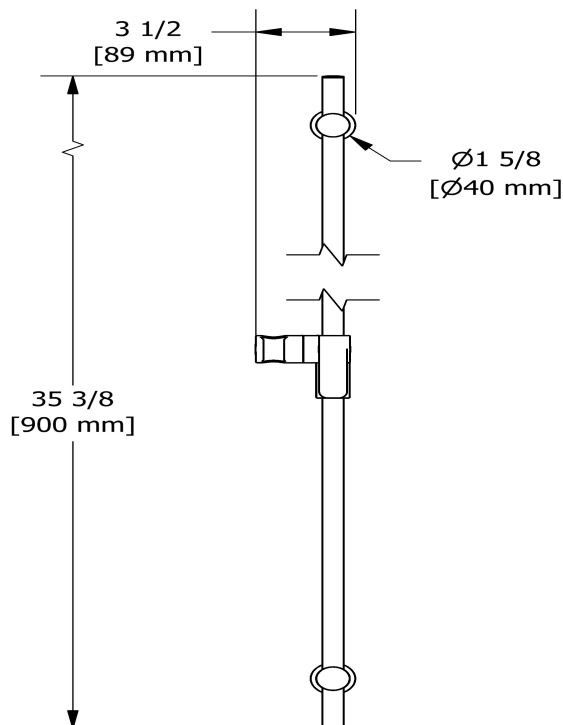

Shower rail without hand shower

4842

Specifications

Descriptions

- Easy-Glide left cursor
- Ø19 mm (¾") slide bar

Available colors

- C : Chrome
- BN : Brushed Nickel (PVD)
- PN : Polished Nickel (PVD)

Sizes, models and finishes may differ from those presented.