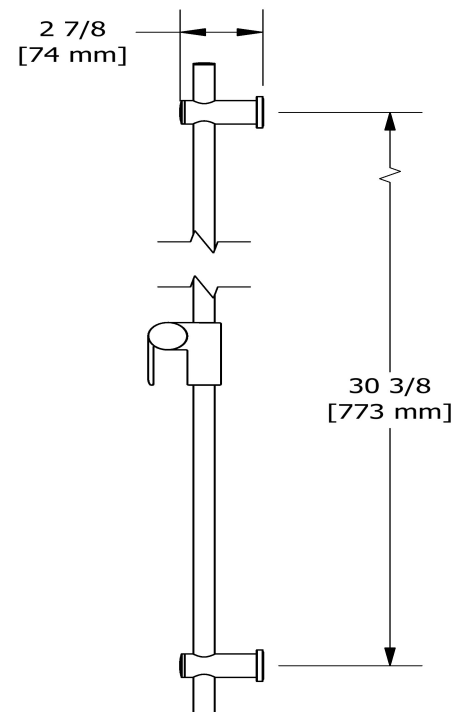

Shower rail without hand shower

4842

Specifications

Descriptions

- Easy-Glide left cursor
- Ø19 mm (¾") slide bar

Available colors

- C : Chrome
- BN : Brushed Nickel (PVD)
- PN : Polished Nickel (PVD)

Sizes, models and finishes may differ from those presented.