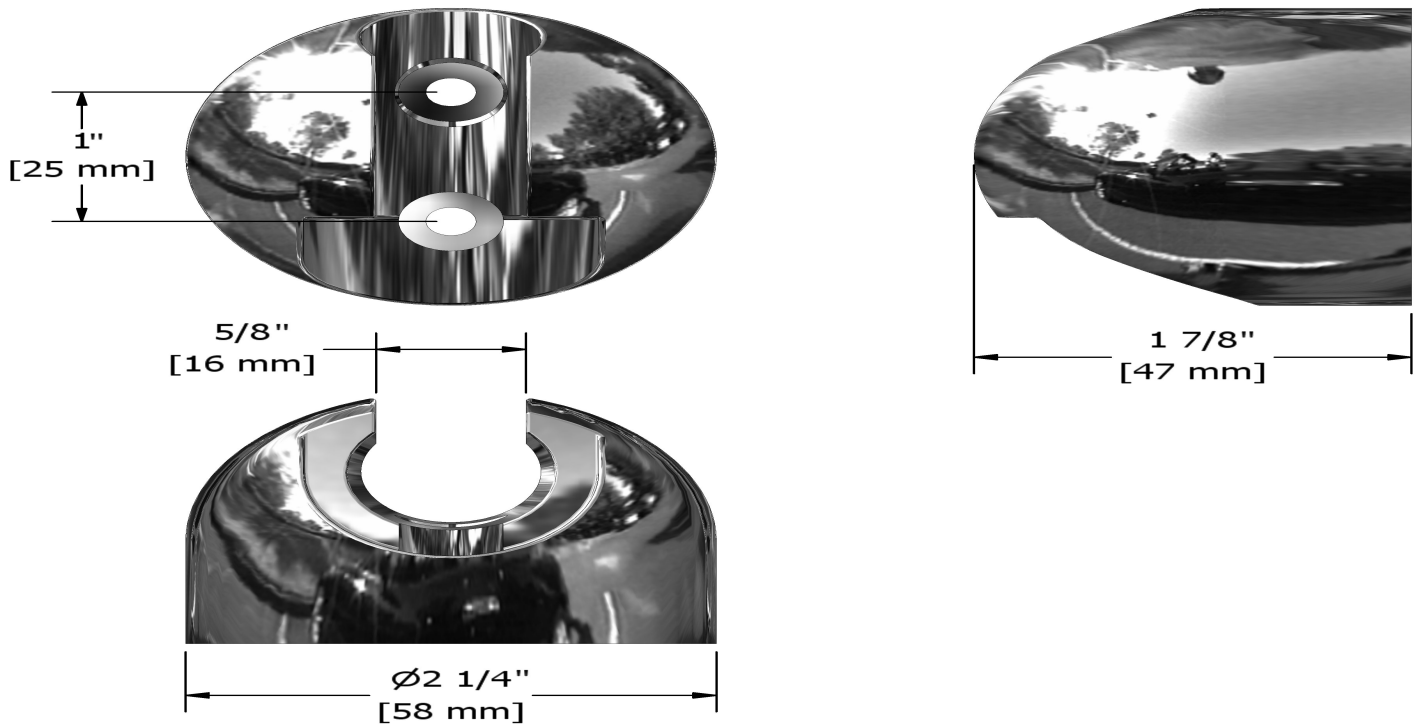

Fixed wall bracket
4901

Specifications

Description

- Plastic

Available colors

- C : Chrome
- BN : Brushed Nickel (PVD)

Sizes, models and finishes may differ from those presented.

Warranty