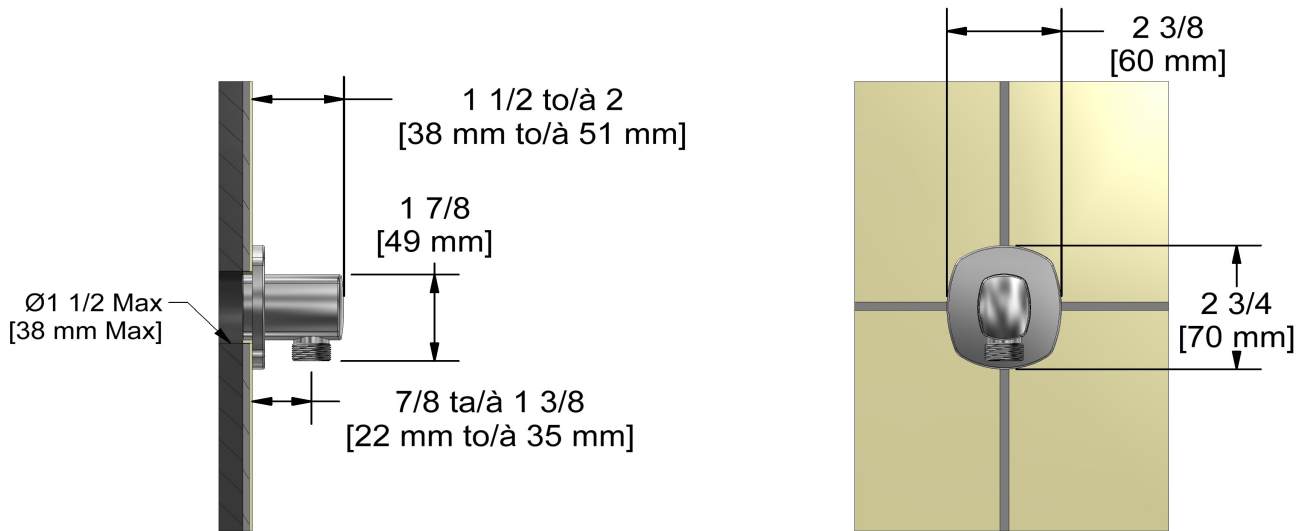

Elbow supply
794

Specifications

Descriptions

- 1/2" inlet female NPT
- 1/2" outlet male
- Adjustable depth

Available colors

- C : Chrome

Sizes, models and finishes may differ from thoses presented.

Warranty