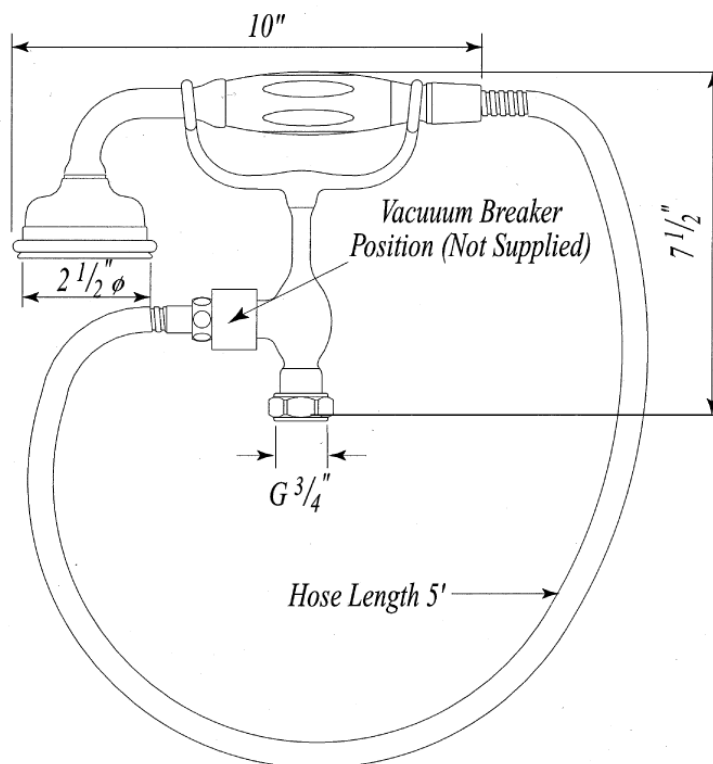

Handshower, Hose, and Cradle For Exposed Tub Fillers

ROHL Perrin & Rowe Bath

U.5380 (Porcelain Handshower) U.5380LS (Metal Handshower)

FEATURES

- For use with floor, wall or deck mounted bathtub filler/shower
- U.5380LS used with Georgian Era bathtub fillers
- Can be wall mounted using U.5546 wall outlet with adaptor U.5379
- 3/4" F x 1/2" M
- Suggested vacuum breaker V00275
- 60" hose

COLORS/FINISHES

- Polished Chrome
- Polished Nickel
- Satin Nickel
- Inca Brass
- English Bronze

WARRANTY

- Limited Lifetime

U.5380 Spare Parts