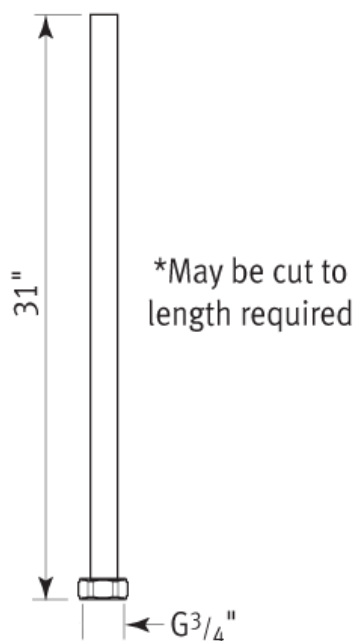

WARRANTY

- Limited Lifetime