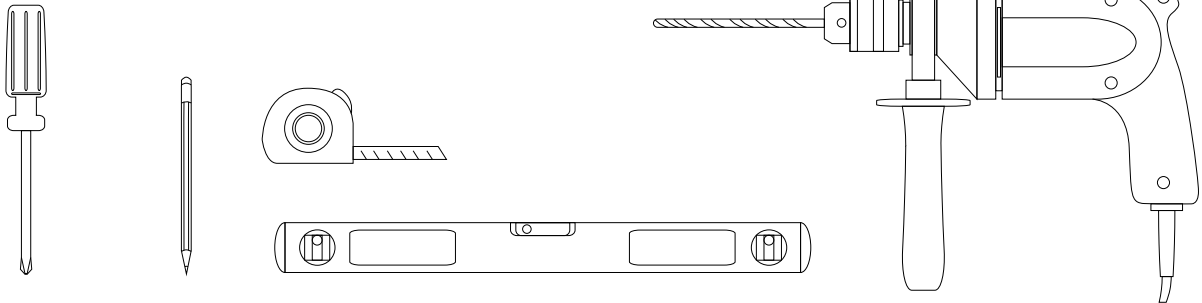

Metal frame

Side view

Back view

METAL WALL CABINET

Series Qubo

Installation notes:

Install this product according to the installation guide.
Choose fitting hardware according to wall material.

Installation tools not included:

Parts supplied:

X4

X4

METAL WALL CABINET

Series Qubo

1

2

3