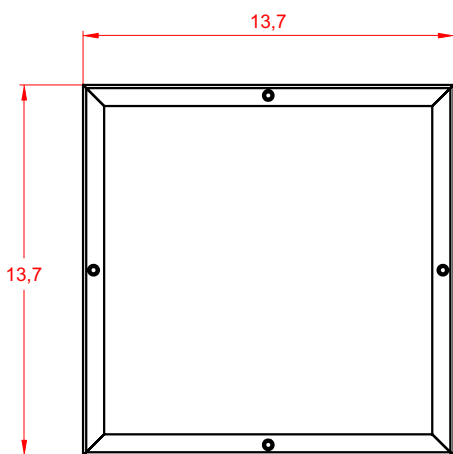

Metal frame

Side view

Back view

METAL WALL CABINET

Series Qubo

Installation notes:

Install this product according to the installation guide.
Choose fitting hardware according to wall material.

Installation tools not included: