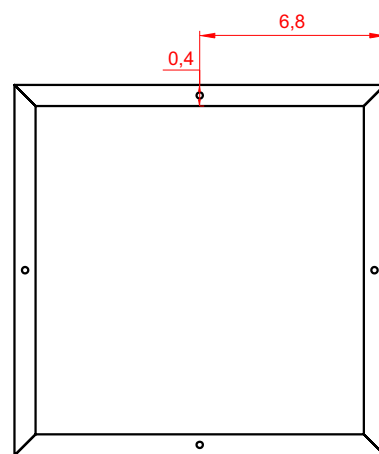

Metal frame

Side view

Back view

METAL WALL CABINET

Series Qubo

Installation notes:

Install this product according to the installation guide.
Choose fitting hardware according to wall material.

Installation tools not included: