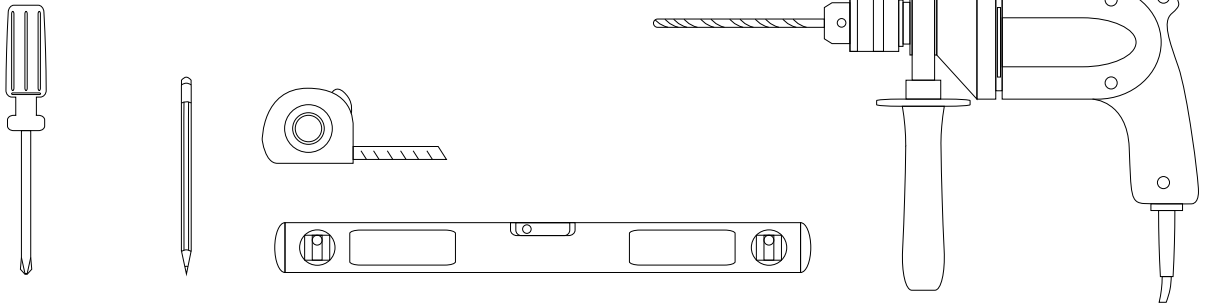

Includes installation hardware

Micro-Density Fiberboard (MDF) construction

Side view

Back view

HIGH CUPBOARD

Series

Installation notes:

Install this product according to the installation guide.
Choose fitting hardware according to wall material.

Installation tools not included:

Parts supplied:

X4

X4

HIGH CUPBOARD

Series

1

2