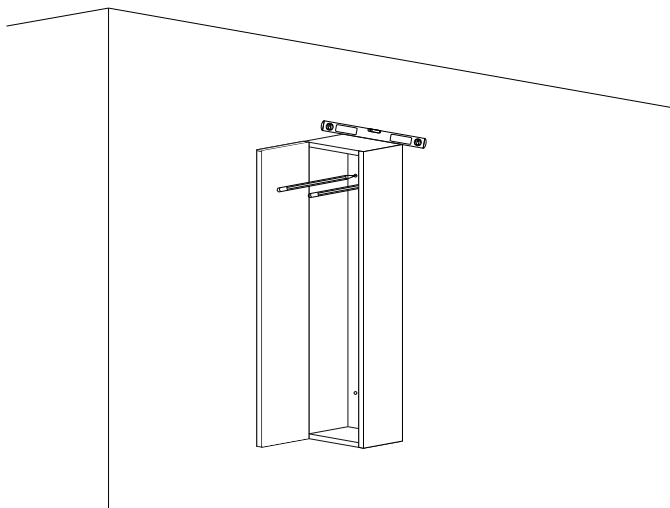

Micro-Density Fiberboard (MDF) construction

PVC finish resists moisture and scratches

Side view

Back view

HANGING CABINET

SeriesTiffany - Art. 54957/54958/54959

Installation notes:

Install this product according to the installation guide.
Choose fitting hardware according to wall material.

Installation tools not included:

Parts supplied:

X2

X2

HANGING CABINET

Series Tiffany - Art. 54957/54958/54959

1

2