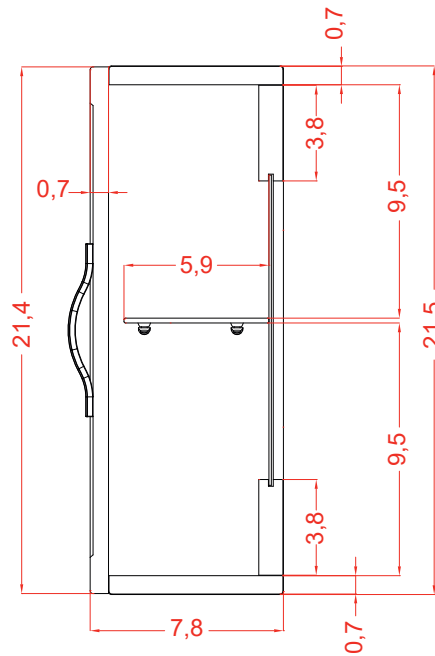

Micro-Density Fiberboard (MDF) construction

PVC finish resists moisture and scratches

Side view

Back view

HANGING CABINET

SeriesTiffany - Art. 54957/54958/54959

Installation notes:

Install this product according to the installation guide.
Choose fitting hardware according to wall material.