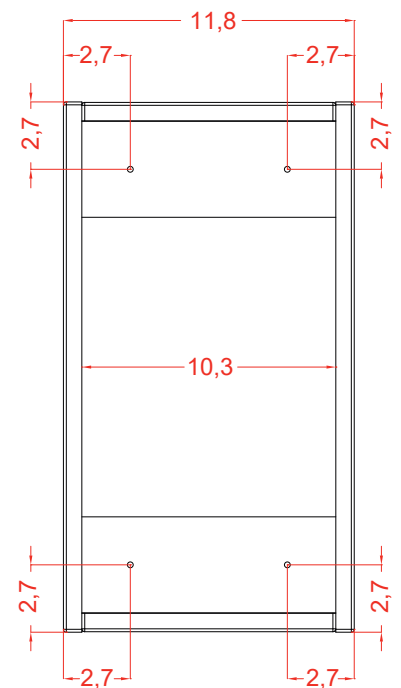

Micro-Density Fiberboard (MDF) construction

PVC finish resists moisture and scratches

Side view

Back view

HANGING CABINET

SeriesTiffany - Art. 54957/54958/54959

Installation notes:

Install this product according to the installation guide.
Choose fitting hardware according to wall material.

3

4

5