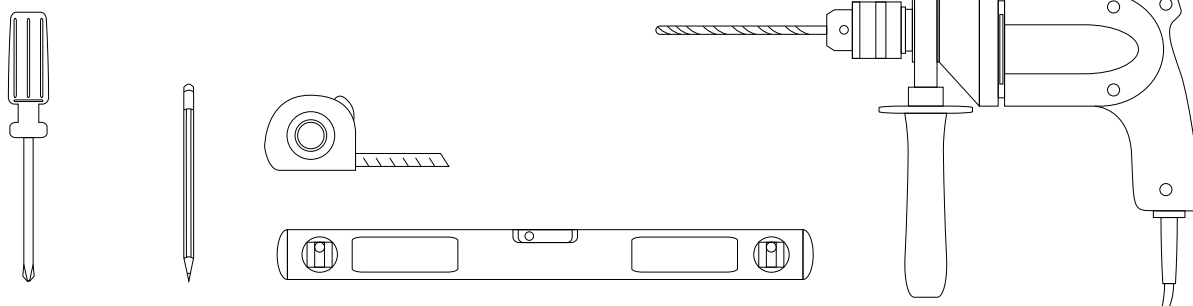

Micro-Density Fiberboard (MDF) construction

PVC finish resists moisture and scratches

Side view

Back view

HANGING CABINET

SeriesTiffany - Art. 54957/54958/54959

Installation notes:

Install this product according to the installation guide.
Choose fitting hardware according to wall material.

Installation tools not included:

Parts supplied:

X2

X2

HANGING CABINET

Series Tiffany - Art. 54957/54958/54959

1

2