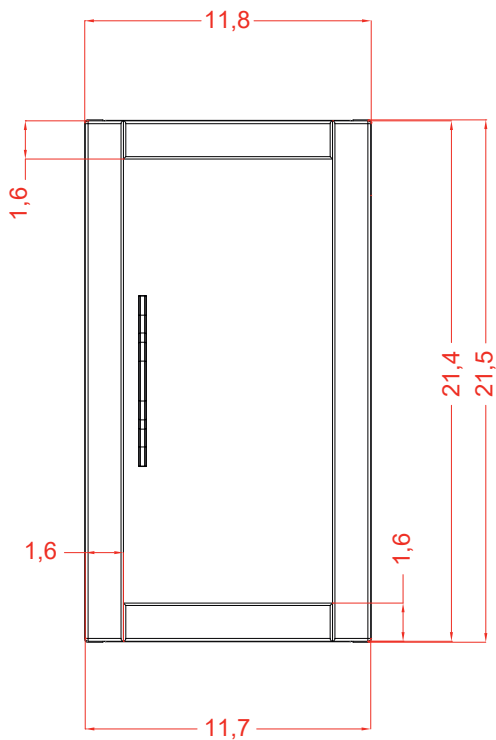

Micro-Density Fiberboard (MDF) construction

PVC finish resists moisture and scratches

Side view

Back view

HANGING CABINET

SeriesTiffany - Art. 54957/54958/54959

Installation notes:

Install this product according to the installation guide.
Choose fitting hardware according to wall material.