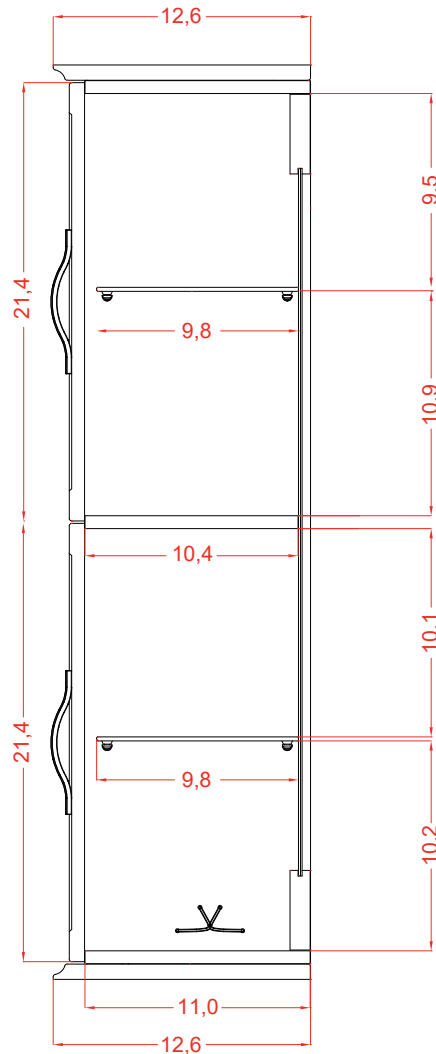

Micro-Density Fiberboard (MDF) construction

PVC finish resists moisture and scratches

Side view

Back view

HIGH CUPBOARD

SeriesTiffany - Art. 54963/54964/54965

Installation notes:

Install this product according to the installation guide.
Choose fitting hardware according to wall material.

Installation tools not included:

Parts supplied:

X4

X4

HIGH CUPBOARD

Series Tiffany - Art. 54963/54964/54965

1

2

3

4

5