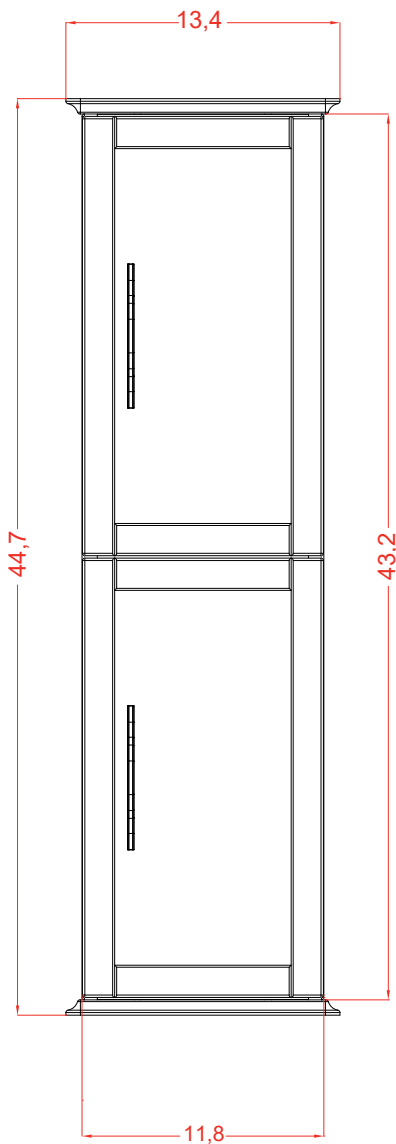

Micro-Density Fiberboard (MDF) construction

PVC finish resists moisture and scratches

Side view

Back view

HIGH CUPBOARD

SeriesTiffany - Art. 54963/54964/54965

Installation notes:

Install this product according to the installation guide.
Choose fitting hardware according to wall material.

Installation tools not included:

Parts supplied:

X4

X4

HIGH CUPBOARD

Series Tiffany - Art. 54963/54964/54965

1

2

3

4

5