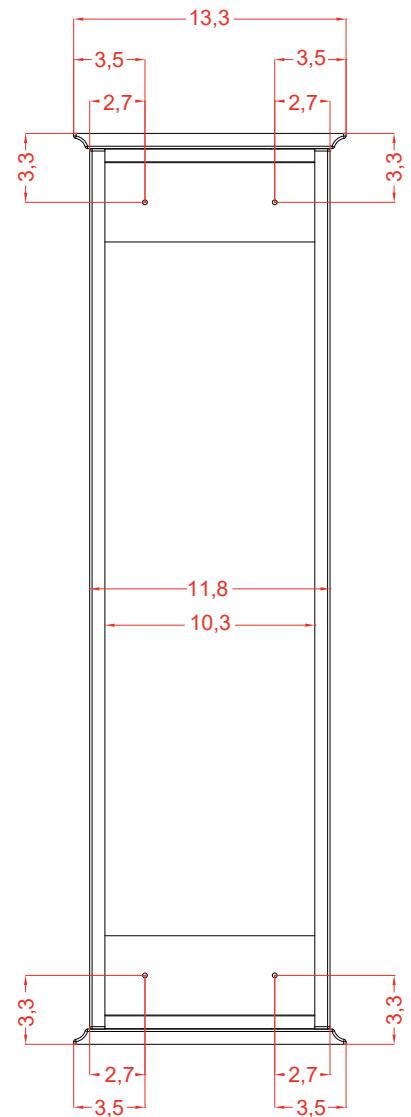

Micro-Density Fiberboard (MDF) construction

PVC finish resists moisture and scratches

Side view

Back view

HIGH CUPBOARD

SeriesTiffany - Art. 54963/54964/54965

Installation notes:

Install this product according to the installation guide.
Choose fitting hardware according to wall material.

Installation tools not included:

Parts supplied:

X4

X4

HIGH CUPBOARD

Series Tiffany - Art. 54963/54964/54965

1

2

3

4

5