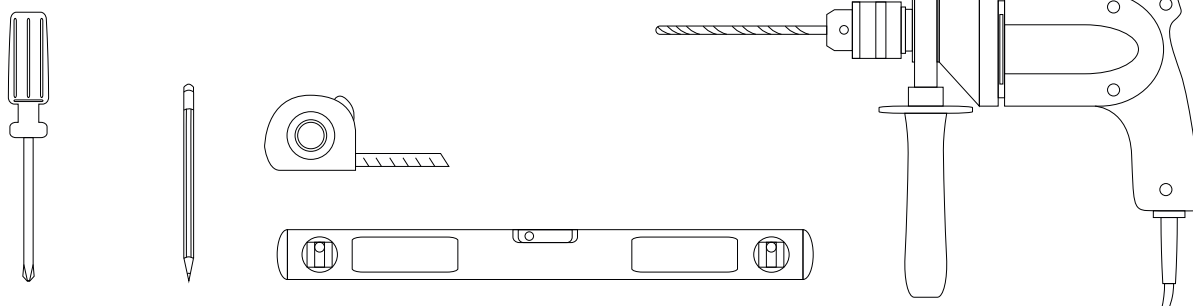

Micro-Density Fiberboard (MDF) construction

PVC finish resists moisture and scratches

Side view

Back view

HIGH CUPBOARD

SeriesTiffany - Art. 54963/54964/54965

Installation notes:

Install this product according to the installation guide.
Choose fitting hardware according to wall material.

Installation tools not included:

Parts supplied:

X4

X4

HIGH CUPBOARD

Series Tiffany - Art. 54963/54964/54965

1

2