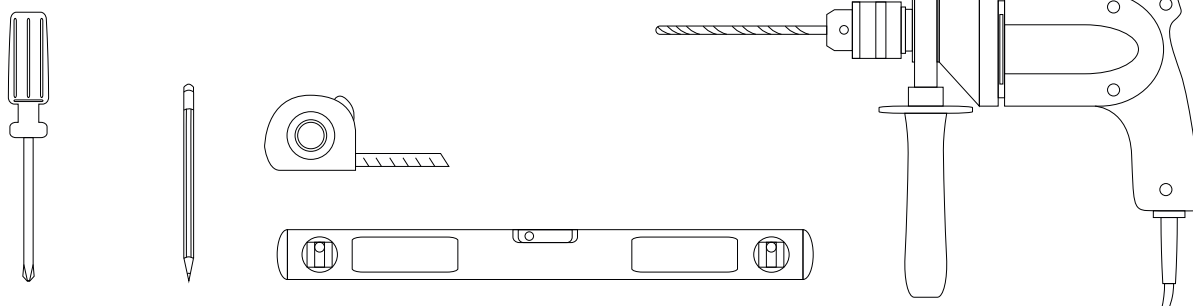

SINGLE BASE UNIT

SeriesTiffany - Art. 54960/54961/54962

Installation notes:

Install this product according to the installation guide.
Choose fitting hardware according to wall material.

Installation tools not included:

Parts supplied:

X2

X2