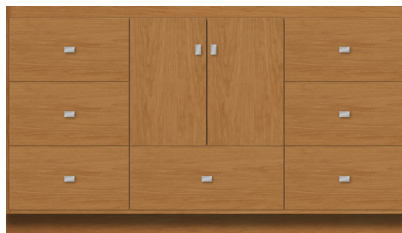

**60" Montlake Vanity  
Center Basin**  
60" wide  
34½" tall  
21" or 18" front-to-back

4

Vanity back clear openings for plumbing  
(may need to cut adjustable shelf)