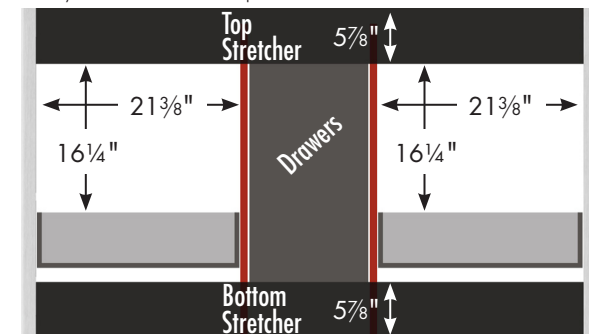

Adjustable/removable shelf under basins behind doors

internal dividers

Vanity back clear openings for plumbing  
(may need to cut adjustable shelf)

**60" Ravenna Vanity**  
**Double Basin**  
60" wide  
34½" tall  
21" or 18" front-to-back