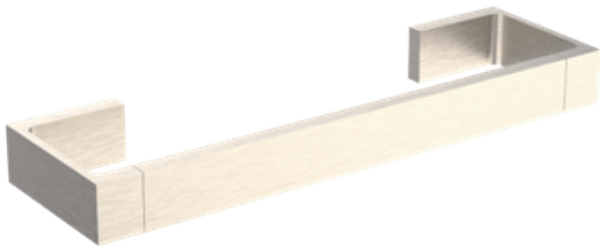

Chicago

- Zinc back plate
- Mounting kit included

PRODUCT SPECIFICATION SHEET

CHICAGO SERIES

ORD-TRSQ-BN

FEATURES

- MODERN DESIGN
- CAST BACKINGS
- ZINC+STEEL COMPOSITION
- WALL MOUNTED

FINISHES IN STOCK

- POLISHED CHROME (PC)
- BRUSHED NICKEL (BN)
- MATTE BLACK (MB)

MATERIAL

- ZINC
- STAINLESS STEEL 304

WARRANTY

- LIFETIME LIMITED (RESIDENTIAL USE)
- ONE YEAR (COMMERCIAL USE)

Product Code	Name	Finishes	Sizes (mm)			Sizes (Inches)		
			Length	Width	Height	Length	Width	Height
ORD - TB18	ORD-18 Towel Bar	PC, BN, MB	457	25	72	18	1	2 7/8
ORD - TB24	ORD-24 Towel Bar	PC, BN, MB	600	25	72	24	1	2 7/8
ORD - TB30	ORD-30 Towel Bar	PC, BN, MB	760	25	72	30	1	2 7/8
ORD - RH-1	ORD-Robe Hook	PC, BN, MB	50	25	50	2	1	2
ORD - TPEURO	ORD-Tissue Holder	PC, BN, MB	150	25	72	5 7/8	1	2 7/8
ORD - TRRD	ORD-Towel Ring	PC, BN, MB	254	25	72	10	1	2 7/8
ORD - TRSQ	ORD-Towel Ring	PC, BN, MB	200	135	78	7 7/8	5 1/4	3 1/8

Bathroom
Accessories

Chicago

- Zinc back plate
- Mounting kit included

18"/24"/30" Towel Bar
ORD-TB18/TB24/TB30-BN

Robe Hook
ORD-RH-1-BN

Tissue Holder
ORD-TPEURO-BN

Towel Ring
ORD-TRRD-BN

Towel Ring
ORD-TRSQ-BN

Bathroom Accessories

Chicago

- Zinc back plate
- Mounting kit included

18"/24"/30" Towel Bar
ORD-TB18/TB24/TB30

Robe Hook
ORD-RH-1

Tissue Holder
ORD-TPEURO

Towel Ring
ORD-TRRD

Towel Ring
ORD-TRSQ