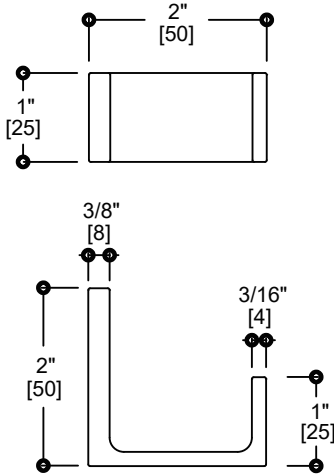

- POLISHED CHROME (PC)
- BRUSHED NICKEL (BN)
- MATTE BLACK (MB)

MATERIAL

- ZINC
- STAINLESS STEEL 304

WARRANTY

- LIFETIME LIMITED (RESIDENTIAL USE)
- ONE YEAR (COMMERCIAL USE)

Product Code	Name	Finishes	Sizes (mm)			Sizes (Inches)		
			Length	Width	Height	Length	Width	Height
ORD - TB18	ORD-18 Towel Bar	PC, BN, MB	457	25	72	18	1	2 7/8
ORD - TB24	ORD-24 Towel Bar	PC, BN, MB	600	25	72	24	1	2 7/8
ORD - TB30	ORD-30 Towel Bar	PC, BN, MB	760	25	72	30	1	2 7/8
ORD - RH-1	ORD-Robe Hook	PC, BN, MB	50	25	50	2	1	2
ORD - TPEURO	ORD-Tissue Holder	PC, BN, MB	150	25	72	5 7/8	1	2 7/8
ORD - TRRD	ORD-Towel Ring	PC, BN, MB	254	25	72	10	1	2 7/8
ORD - TRSQ	ORD-Towel Ring	PC, BN, MB	200	135	78	7 7/8	5 1/4	3 1/8

Bathroom
Accessories

Chicago

- Zinc back plate
- Mounting kit included

18"/24"/30" Towel Bar
ORD-TB18/TB24/TB30-BN

Robe Hook
ORD-RH-1-BN

Tissue Holder
ORD-TPEURO-BN

Towel Ring
ORD-TRRD-BN

Towel Ring
ORD-TRSQ-BN

Bathroom Accessories

Chicago

- Zinc back plate
- Mounting kit included

18"/24"/30" Towel Bar
ORD-TB18/TB24/TB30

Robe Hook
ORD-RH-1

Tissue Holder
ORD-TPEURO

Towel Ring
ORD-TRRD

Towel Ring
ORD-TRSQ