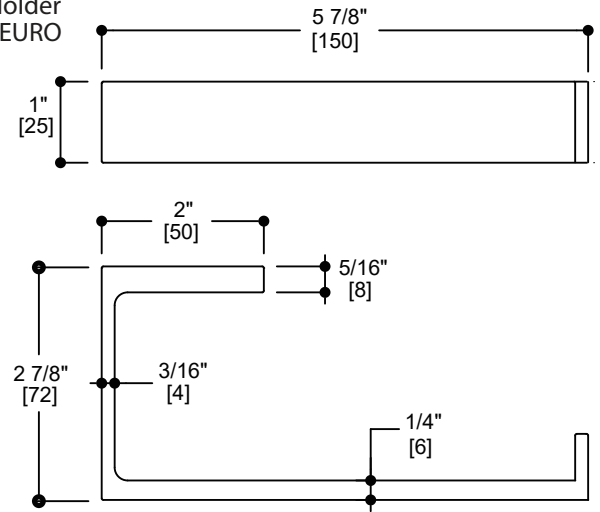

- POLISHED CHROME (PC)
- BRUSHED NICKEL (BN)
- MATTE BLACK (MB)

MATERIAL

- ZINC
- STAINLESS STEEL 304

WARRANTY

- LIFETIME LIMITED (RESIDENTIAL USE)
- ONE YEAR (COMMERCIAL USE)

Product Code	Name	Finishes	Sizes (mm)			Sizes (Inches)		
			Length	Width	Height	Length	Width	Height
ORD - TB18	ORD-18 Towel Bar	PC, BN, MB	457	25	72	18	1	2 7/8
ORD - TB24	ORD-24 Towel Bar	PC, BN, MB	600	25	72	24	1	2 7/8
ORD - TB30	ORD-30 Towel Bar	PC, BN, MB	760	25	72	30	1	2 7/8
ORD - RH-1	ORD-Robe Hook	PC, BN, MB	50	25	50	2	1	2
ORD - TPEURO	ORD-Tissue Holder	PC, BN, MB	150	25	72	5 7/8	1	2 7/8
ORD - TRRD	ORD-Towel Ring	PC, BN, MB	254	25	72	10	1	2 7/8
ORD - TRSQ	ORD-Towel Ring	PC, BN, MB	200	135	78	7 7/8	5 1/4	3 1/8

Bathroom
Accessories

Chicago

- Zinc back plate
- Mounting kit included

18"/24"/30" Towel Bar
ORD-TB18/TB24/TB30-BN

Robe Hook
ORD-RH-1-BN

Tissue Holder
ORD-TPEURO-BN

Towel Ring
ORD-TRRD-BN

Towel Ring
ORD-TRSQ-BN

Bathroom Accessories

Chicago

- Zinc back plate
- Mounting kit included

18"/24"/30" Towel Bar
ORD-TB18/TB24/TB30

Robe Hook
ORD-RH-1

Tissue Holder
ORD-TPEURO

Towel Ring
ORD-TRRD

Towel Ring
ORD-TRSQ