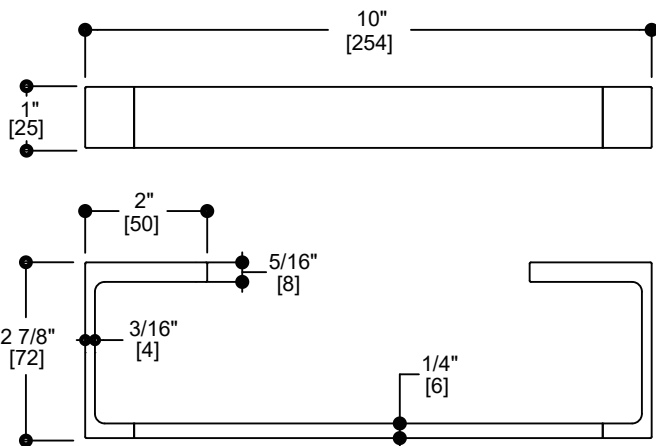

- POLISHED CHROME (PC)
- BRUSHED NICKEL (BN)
- MATTE BLACK (MB)

MATERIAL

- ZINC
- STAINLESS STEEL 304

WARRANTY

- LIFETIME LIMITED (RESIDENTIAL USE)
- ONE YEAR (COMMERCIAL USE)

Product Code	Name	Finishes	Sizes (mm)			Sizes (Inches)		
			Length	Width	Height	Length	Width	Height
ORD - TB18	ORD-18 Towel Bar	PC, BN, MB	457	25	72	18	1	2 7/8
ORD - TB24	ORD-24 Towel Bar	PC, BN, MB	600	25	72	24	1	2 7/8
ORD - TB30	ORD-30 Towel Bar	PC, BN, MB	760	25	72	30	1	2 7/8
ORD - RH-1	ORD-Robe Hook	PC, BN, MB	50	25	50	2	1	2
ORD - TPEURO	ORD-Tissue Holder	PC, BN, MB	150	25	72	5 7/8	1	2 7/8
ORD - TRRD	ORD-Towel Ring	PC, BN, MB	254	25	72	10	1	2 7/8
ORD - TRSQ	ORD-Towel Ring	PC, BN, MB	200	135	78	7 7/8	5 1/4	3 1/8

Bathroom
Accessories

Chicago

- Zinc back plate
- Mounting kit included

18"/24"/30" Towel Bar
ORD-TB18/TB24/TB30-BN

Robe Hook
ORD-RH-1-BN

Tissue Holder
ORD-TPEURO-BN

Towel Ring
ORD-TRRD-BN

Towel Ring
ORD-TRSQ-BN

Bathroom Accessories

Chicago

- Zinc back plate
- Mounting kit included

18"/24"/30" Towel Bar
ORD-TB18/TB24/TB30

Robe Hook
ORD-RH-1

Tissue Holder
ORD-TPEURO

Towel Ring
ORD-TRRD

Towel Ring
ORD-TRSQ