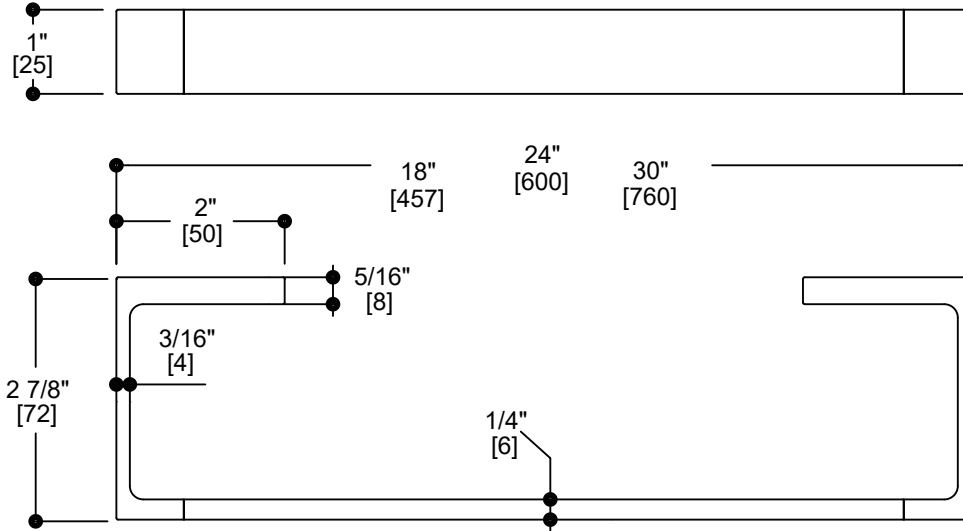

- POLISHED CHROME (PC)
- BRUSHED NICKEL (BN)
- MATTE BLACK (MB)

MATERIAL

- ZINC
- STAINLESS STEEL 304

WARRANTY

- LIFETIME LIMITED (RESIDENTIAL USE)
- ONE YEAR (COMMERCIAL USE)

Product Code	Name	Finishes	Sizes (mm)			Sizes (Inches)		
			Length	Width	Height	Length	Width	Height
ORD - TB18	ORD-18 Towel Bar	PC, BN, MB	457	25	72	18	1	2 7/8
ORD - TB24	ORD-24 Towel Bar	PC, BN, MB	600	25	72	24	1	2 7/8
ORD - TB30	ORD-30 Towel Bar	PC, BN, MB	760	25	72	30	1	2 7/8
ORD - RH-1	ORD-Robe Hook	PC, BN, MB	50	25	50	2	1	2
ORD - TPEURO	ORD-Tissue Holder	PC, BN, MB	150	25	72	5 7/8	1	2 7/8
ORD - TRRD	ORD-Towel Ring	PC, BN, MB	254	25	72	10	1	2 7/8
ORD - TRSQ	ORD-Towel Ring	PC, BN, MB	200	135	78	7 7/8	5 1/4	3 1/8

Bathroom
Accessories

Chicago

- Zinc back plate
- Mounting kit included

18"/24"/30" Towel Bar
ORD-TB18/TB24/TB30-BN

Robe Hook
ORD-RH-1-BN

Tissue Holder
ORD-TPEURO-BN

Towel Ring
ORD-TRRD-BN

Towel Ring
ORD-TRSQ-BN

Bathroom Accessories

Chicago

- Zinc back plate
- Mounting kit included

18"/24"/30" Towel Bar
ORD-TB18/TB24/TB30

Robe Hook
ORD-RH-1

Tissue Holder
ORD-TPEURO

Towel Ring
ORD-TRRD

Towel Ring
ORD-TRSQ