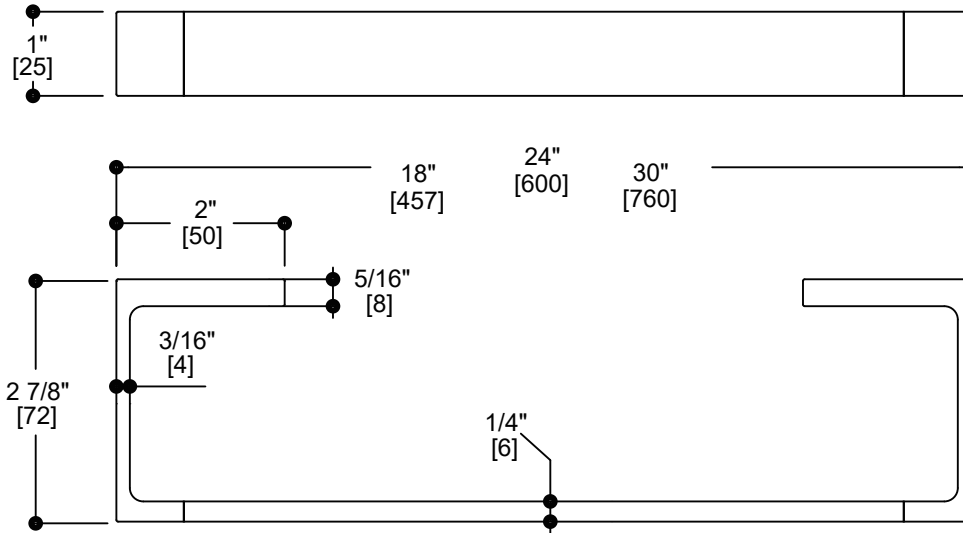

- POLISHED CHROME (PC)
- BRUSHED NICKEL (BN)
- MATTE BLACK (MB)

MATERIAL

- ZINC
- STAINLESS STEEL 304

WARRANTY

- LIFETIME LIMITED (RESIDENTIAL USE)
- ONE YEAR (COMMERCIAL USE)

Product Code	Name	Finishes	Sizes (mm)			Sizes (Inches)		
			Length	Width	Height	Length	Width	Height
ORD - TB18	ORD-18 Towel Bar	PC, BN, MB	457	25	72	18	1	2 7/8
ORD - TB24	ORD-24 Towel Bar	PC, BN, MB	600	25	72	24	1	2 7/8
ORD - TB30	ORD-30 Towel Bar	PC, BN, MB	760	25	72	30	1	2 7/8
ORD - RH-1	ORD-Robe Hook	PC, BN, MB	50	25	50	2	1	2
ORD - TPEURO	ORD-Tissue Holder	PC, BN, MB	150	25	72	5 7/8	1	2 7/8
ORD - TRRD	ORD-Towel Ring	PC, BN, MB	254	25	72	10	1	2 7/8
ORD - TRSQ	ORD-Towel Ring	PC, BN, MB	200	135	78	7 7/8	5 1/4	3 1/8

Bathroom
Accessories

Chicago

- Zinc back plate
- Mounting kit included

18"/24"/30" Towel Bar
ORD-TB18/TB24/TB30-PC

Robe Hook
ORD-RH-1-PC

Tissue Holder
ORD-TPEURO-PC

Towel Ring
ORD-TRRD-PC

Towel Ring
ORD-TRSQ-PC

Bathroom Accessories

Chicago

- Zinc back plate
- Mounting kit included

18"/24"/30" Towel Bar
ORD-TB18/TB24/TB30

Robe Hook
ORD-RH-1

Tissue Holder
ORD-TPEURO

Towel Ring
ORD-TRRD

Towel Ring
ORD-TRSQ