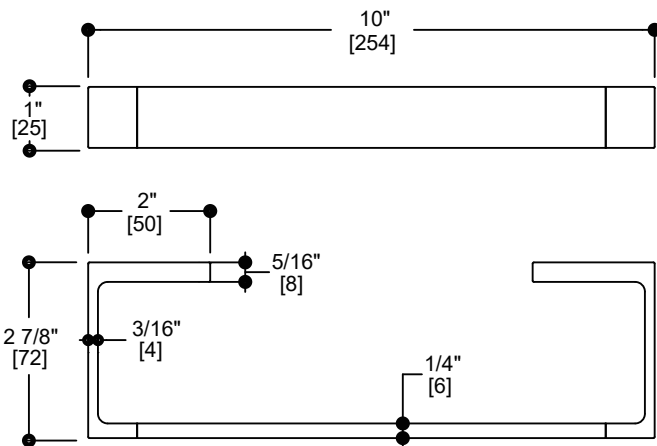

- POLISHED CHROME (PC)
- BRUSHED NICKEL (BN)
- MATTE BLACK (MB)

MATERIAL

- ZINC
- STAINLESS STEEL 304

WARRANTY

- LIFETIME LIMITED (RESIDENTIAL USE)
- ONE YEAR (COMMERCIAL USE)

Product Code	Name	Finishes	Sizes (mm)			Sizes (Inches)		
			Length	Width	Height	Length	Width	Height
ORD - TB18	ORD-18 Towel Bar	PC, BN, MB	457	25	72	18	1	2 7/8
ORD - TB24	ORD-24 Towel Bar	PC, BN, MB	600	25	72	24	1	2 7/8
ORD - TB30	ORD-30 Towel Bar	PC, BN, MB	760	25	72	30	1	2 7/8
ORD - RH-1	ORD-Robe Hook	PC, BN, MB	50	25	50	2	1	2
ORD - TPEURO	ORD-Tissue Holder	PC, BN, MB	150	25	72	5 7/8	1	2 7/8
ORD - TRRD	ORD-Towel Ring	PC, BN, MB	254	25	72	10	1	2 7/8
ORD - TRSQ	ORD-Towel Ring	PC, BN, MB	200	135	78	7 7/8	5 1/4	3 1/8

Bathroom
Accessories

Chicago

- Zinc back plate
- Mounting kit included

18"/24"/30" Towel Bar
ORD-TB18/TB24/TB30-PC

Robe Hook
ORD-RH-1-PC

Tissue Holder
ORD-TPEURO-PC

Towel Ring
ORD-TRRD-PC

Towel Ring
ORD-TRSQ-PC

Bathroom Accessories

Chicago

- Zinc back plate
- Mounting kit included

18"/24"/30" Towel Bar
ORD-TB18/TB24/TB30

Robe Hook
ORD-RH-1

Tissue Holder
ORD-TPEURO

Towel Ring
ORD-TRRD

Towel Ring
ORD-TRSQ