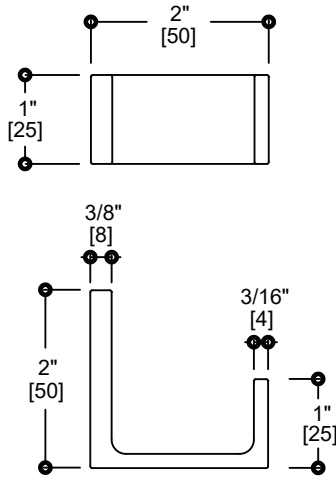

- POLISHED CHROME (PC)
- BRUSHED NICKEL (BN)
- MATTE BLACK (MB)

MATERIAL

- ZINC
- STAINLESS STEEL 304

WARRANTY

- LIFETIME LIMITED (RESIDENTIAL USE)
- ONE YEAR (COMMERCIAL USE)

Product Code	Name	Finishes	Sizes (mm)			Sizes (Inches)		
			Length	Width	Height	Length	Width	Height
ORD - TB18	ORD-18 Towel Bar	PC, BN, MB	457	25	72	18	1	2 7/8
ORD - TB24	ORD-24 Towel Bar	PC, BN, MB	600	25	72	24	1	2 7/8
ORD - TB30	ORD-30 Towel Bar	PC, BN, MB	760	25	72	30	1	2 7/8
ORD - RH-1	ORD-Robe Hook	PC, BN, MB	50	25	50	2	1	2
ORD - TPEURO	ORD-Tissue Holder	PC, BN, MB	150	25	72	5 7/8	1	2 7/8
ORD - TRRD	ORD-Towel Ring	PC, BN, MB	254	25	72	10	1	2 7/8
ORD - TRSQ	ORD-Towel Ring	PC, BN, MB	200	135	78	7 7/8	5 1/4	3 1/8

Bathroom
Accessories

Chicago

- Zinc back plate
- Mounting kit included

18"/24"/30" Towel Bar
ORD-TB18/TB24/TB30-PC

Robe Hook
ORD-RH-1-PC

Tissue Holder
ORD-TPEURO-PC

Towel Ring
ORD-TRRD-PC

Towel Ring
ORD-TRSQ-PC

Bathroom Accessories

Chicago

- Zinc back plate
- Mounting kit included

18"/24"/30" Towel Bar
ORD-TB18/TB24/TB30

Robe Hook
ORD-RH-1

Tissue Holder
ORD-TPEURO

Towel Ring
ORD-TRRD

Towel Ring
ORD-TRSQ