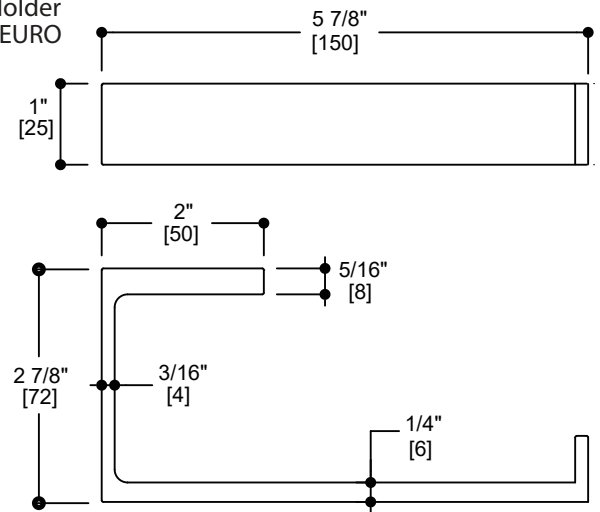

- POLISHED CHROME (PC)
- BRUSHED NICKEL (BN)
- MATTE BLACK (MB)

MATERIAL

- ZINC
- STAINLESS STEEL 304

WARRANTY

- LIFETIME LIMITED (RESIDENTIAL USE)
- ONE YEAR (COMMERCIAL USE)

Product Code	Name	Finishes	Sizes (mm)			Sizes (Inches)		
			Length	Width	Height	Length	Width	Height
ORD - TB18	ORD-18 Towel Bar	PC, BN, MB	457	25	72	18	1	2 7/8
ORD - TB24	ORD-24 Towel Bar	PC, BN, MB	600	25	72	24	1	2 7/8
ORD - TB30	ORD-30 Towel Bar	PC, BN, MB	760	25	72	30	1	2 7/8
ORD - RH-1	ORD-Robe Hook	PC, BN, MB	50	25	50	2	1	2
ORD - TPEURO	ORD-Tissue Holder	PC, BN, MB	150	25	72	5 7/8	1	2 7/8
ORD - TRRD	ORD-Towel Ring	PC, BN, MB	254	25	72	10	1	2 7/8
ORD - TRSQ	ORD-Towel Ring	PC, BN, MB	200	135	78	7 7/8	5 1/4	3 1/8

Bathroom
Accessories

Chicago

- Zinc back plate
- Mounting kit included

18"/24"/30" Towel Bar
ORD-TB18/TB24/TB30-PC

Robe Hook
ORD-RH-1-PC

Tissue Holder
ORD-TPEURO-PC

Towel Ring
ORD-TRRD-PC

Towel Ring
ORD-TRSQ-PC

Bathroom Accessories

Chicago

- Zinc back plate
- Mounting kit included

18"/24"/30" Towel Bar
ORD-TB18/TB24/TB30

Robe Hook
ORD-RH-1

Tissue Holder
ORD-TPEURO

Towel Ring
ORD-TRRD

Towel Ring
ORD-TRSQ