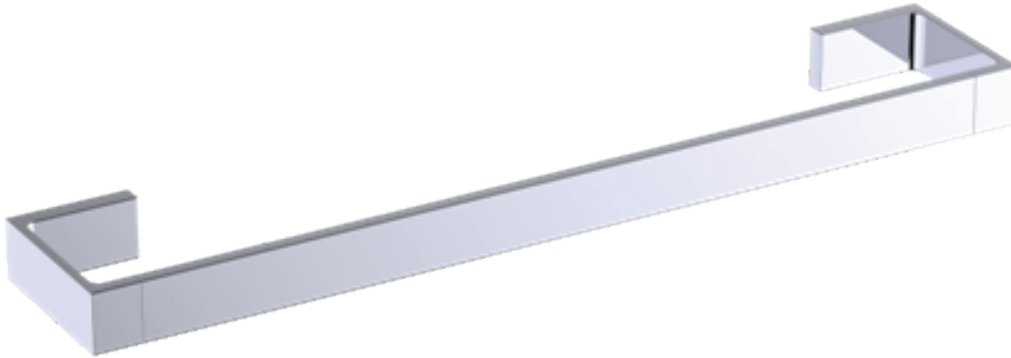

Chicago

- Zinc back plate
- Mounting kit included

PRODUCT SPECIFICATION SHEET

CHICAGO SERIES

ORD-TRSQ-PC

FEATURES

- MODERN DESIGN
- CAST BACKINGS
- ZINC+STEEL COMPOSITION
- WALL MOUNTED

FINISHES IN STOCK

- POLISHED CHROME (PC)
- BRUSHED NICKEL (BN)
- MATTE BLACK (MB)

MATERIAL

- ZINC
- STAINLESS STEEL 304

WARRANTY

- LIFETIME LIMITED (RESIDENTIAL USE)
- ONE YEAR (COMMERCIAL USE)

Product Code	Name	Finishes	Sizes (mm)			Sizes (Inches)		
			Length	Width	Height	Length	Width	Height
ORD - TB18	ORD-18 Towel Bar	PC, BN, MB	457	25	72	18	1	2 7/8
ORD - TB24	ORD-24 Towel Bar	PC, BN, MB	600	25	72	24	1	2 7/8
ORD - TB30	ORD-30 Towel Bar	PC, BN, MB	760	25	72	30	1	2 7/8
ORD - RH-1	ORD-Robe Hook	PC, BN, MB	50	25	50	2	1	2
ORD - TPEURO	ORD-Tissue Holder	PC, BN, MB	150	25	72	5 7/8	1	2 7/8
ORD - TRRD	ORD-Towel Ring	PC, BN, MB	254	25	72	10	1	2 7/8
ORD - TRSQ	ORD-Towel Ring	PC, BN, MB	200	135	78	7 7/8	5 1/4	3 1/8

Bathroom
Accessories

Chicago

- Zinc back plate
- Mounting kit included

18"/24"/30" Towel Bar
ORD-TB18/TB24/TB30-PC

Robe Hook
ORD-RH-1-PC

Tissue Holder
ORD-TPEURO-PC

Towel Ring
ORD-TRRD-PC

Towel Ring
ORD-TRSQ-PC

Bathroom Accessories

Chicago

- Zinc back plate
- Mounting kit included

18"/24"/30" Towel Bar
ORD-TB18/TB24/TB30

Robe Hook
ORD-RH-1

Tissue Holder
ORD-TPEURO

Towel Ring
ORD-TRRD

Towel Ring
ORD-TRSQ