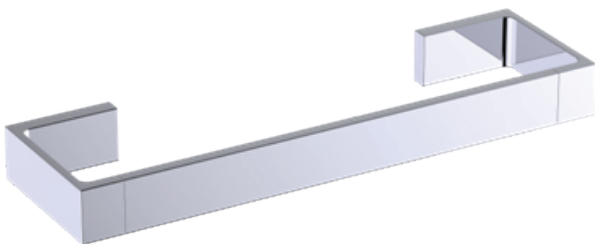

Chicago

- Zinc back plate
- Mounting kit included

PRODUCT SPECIFICATION SHEET

CHICAGO SERIES

ORD-TRSQ-PC

FEATURES

- MODERN DESIGN
- CAST BACKINGS
- ZINC+STEEL COMPOSITION
- WALL MOUNTED

FINISHES IN STOCK

- POLISHED CHROME (PC)
- BRUSHED NICKEL (BN)
- MATTE BLACK (MB)

MATERIAL

- ZINC
- STAINLESS STEEL 304

WARRANTY

- LIFETIME LIMITED (RESIDENTIAL USE)
- ONE YEAR (COMMERCIAL USE)

Product Code	Name	Finishes	Sizes (mm)			Sizes (Inches)		
			Length	Width	Height	Length	Width	Height
ORD - TB18	ORD-18 Towel Bar	PC, BN, MB	457	25	72	18	1	2 7/8
ORD - TB24	ORD-24 Towel Bar	PC, BN, MB	600	25	72	24	1	2 7/8
ORD - TB30	ORD-30 Towel Bar	PC, BN, MB	760	25	72	30	1	2 7/8
ORD - RH-1	ORD-Robe Hook	PC, BN, MB	50	25	50	2	1	2
ORD - TPEURO	ORD-Tissue Holder	PC, BN, MB	150	25	72	5 7/8	1	2 7/8
ORD - TRRD	ORD-Towel Ring	PC, BN, MB	254	25	72	10	1	2 7/8
ORD - TRSQ	ORD-Towel Ring	PC, BN, MB	200	135	78	7 7/8	5 1/4	3 1/8

Bathroom
Accessories

Chicago

- Zinc back plate
- Mounting kit included

18"/24"/30" Towel Bar
ORD-TB18/TB24/TB30-PC

Robe Hook
ORD-RH-1-PC

Tissue Holder
ORD-TPEURO-PC

Towel Ring
ORD-TRRD-PC

Towel Ring
ORD-TRSQ-PC

Bathroom Accessories

Chicago

- Zinc back plate
- Mounting kit included

18"/24"/30" Towel Bar
ORD-TB18/TB24/TB30

Robe Hook
ORD-RH-1

Tissue Holder
ORD-TPEURO

Towel Ring
ORD-TRRD

Towel Ring
ORD-TRSQ