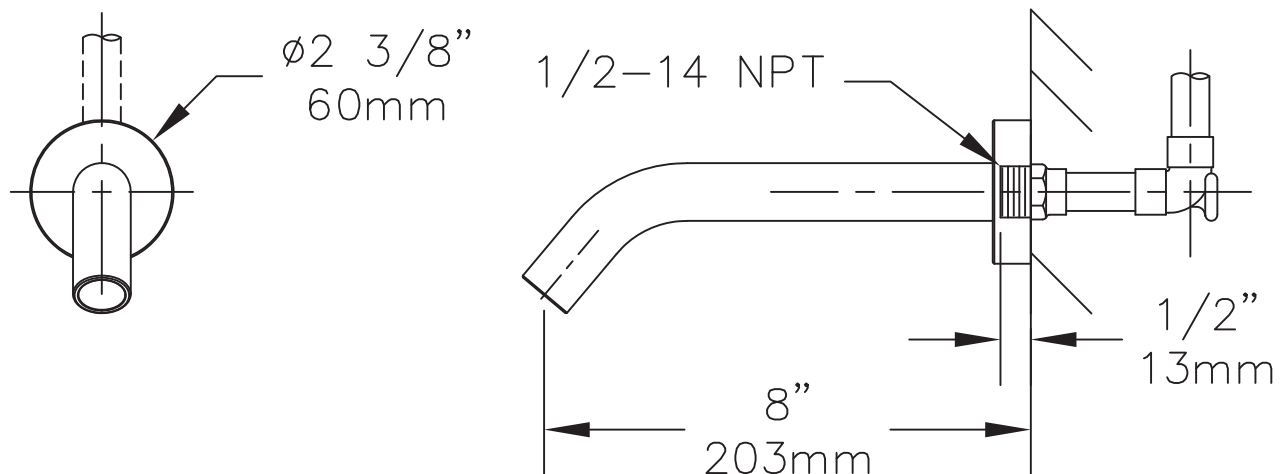

SYMMONS® Sereno™

Tub Spout 432TS

Specification Submittal

Feature Highlights

- Metal construction with polished chrome finish

Model Numbers

- 432TS..... Tub Spout

Finish Options

Dimensions Sereno Tub Spout, 432TS

Note: Dimensions subject to change without notice.

Symmons Industries, Inc. ■ 31 Brooks Drive ■ Braintree, MA 02184
 (800) 796-6667, (781) 848-2250 ■ Fax (800) 961-9621, (781) 843-3849
 Website: www.symmons.com ■ Email: customerservice@symmons.com