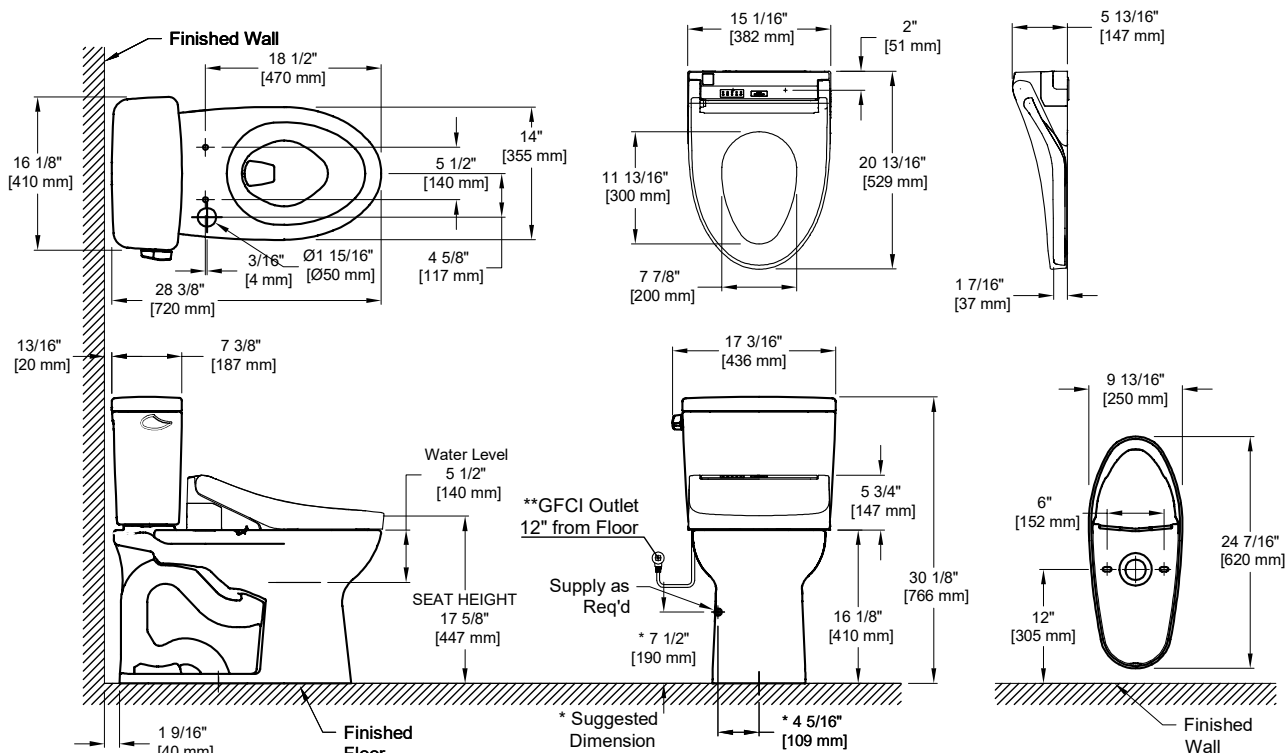

### SPECIFICATIONS

<b>Water Use</b>	1.6 GPF (6.0 LPF)
<b>Flush System</b>	TORNADO FLUSH®
<b>Min. Water Pressure</b>	8 psi (Flowing)
<b>Water Surface</b>	9" x 6-7/8"
<b>Trap Diameter</b>	2-1/8"
<b>Rough-in</b>	12"
<b>Trap Seal</b>	2-1/8"
<b>Warranty</b>	One Year Limited Warranty
<b>Material</b>	Vitreous China
<b>Shipping Weight</b>	C776CEFGT40 62 lbs. ST776SA 32 lbs.
<b>Shipping Dimensions</b>	C776CEFGT40 30-1/8" L x 15-1/4" W1 x 10-7/8" W2 x 17-3/4" H ST776SA 18-3/4" L x 8-7/8" W x 16-1/4" H

### INSTALLATION NOTES

Back-to-Back Toilet Installations:

TOTO recommends the use of a nationally listed, double sanitary tee-wye only, in vertical waste stacks, in accordance with the stipulations noted in the majority of nationally recognized plumbing codes.

To maintain adequate wall gap between the back of the tank and wall, mount the floor flange at a nominal 12" rough-in distance.

### DIMENSIONS

\*\*GFCI outlet of 120V, 10amps.  
Washlet power cord is 4' long with 3 prongs.

**TOTO®**

These dimensions and specifications are subject to change without notice