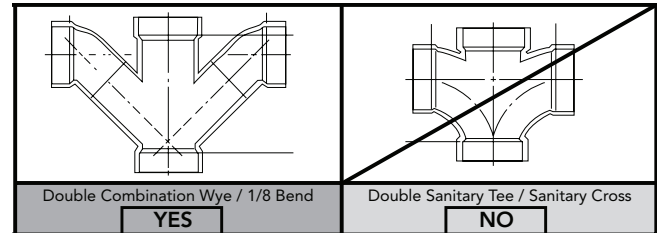

MW7763084CSFG

Drake® WASHLET®+ C5 Two-Piece Toilet - 1.6 GPF

SPECIFICATIONS

Water Use	1.6 GPF (6.0 LPF)
Flush System	TORNADO FLUSH®
Min. Water Pressure	8 psi (Flowing)
Water Surface	9" x 6-7/8"
Trap Diameter	2-1/8"
Rough-in	12"
Trap Seal	2-1/8"
Warranty	One Year Limited Warranty
Material	Vitreous China
Shipping Weight	C776CEFGT40 62 lbs. ST776SA 32 lbs.
Shipping Dimensions	C776CEFGT40 30-1/8" L x 15-1/4" W1 x 10-7/8" W2 x 17-3/4" H ST776SA 18-3/4" L x 8-7/8" W x 16-1/4" H

See SW3084T40 Specification Sheet for details on included WASHLET.

INSTALLATION NOTES

Back-to-Back Toilet Installations:

TOTO recommends the use of a nationally listed, double sanitary tee-wye only, in vertical waste stacks, in accordance with the stipulations noted in the majority of nationally recognized plumbing codes.

To maintain adequate wall gap between the back of the tank and wall, mount the floor flange at a nominal 12" rough-in distance.