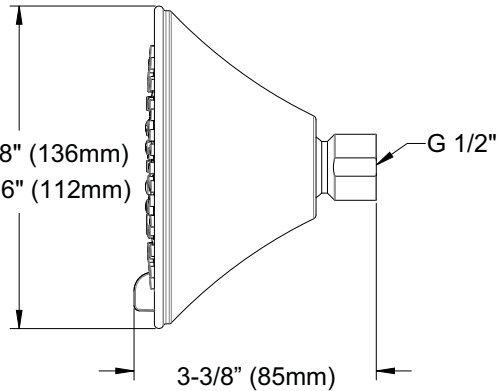

- Meets or exceeds ASME A112.18.1/CSA B125.1
- Certifications: IAPMO(cUPC), State of Massachusetts and others
- Code Compliance: UPC, IPC, NSPC, NPC Canada, and others

PRODUCT SPECIFICATION

The multi-spray showerhead shall have a maximum flow rate of 2.5 gpm (9.5 lpm). TS200A55 shall have a 4-1/2" showerhead and a 4" diameter spray face. TS200A65 shall have a 5-1/2" showerhead and a 5" diameter spray face. Product shall have 5 multifunction spray modes. Spray modes shall be spray, spray and massage combo, massage, mist and pause. Product shall have rubber nozzles to prevent limescale build up. Product shall be TOTO Model TS200A____ #____.

TS200A55: Transitional Series A Multi-Spray Showerhead 4-1/2"

TS200A65: Transitional Series A Multi-Spray Showerhead 5-1/2"

Please note the following component is sold separately:

TS200N6: Shower Arm 6"

TS200A55 & TS200A65

Transitional Series A Multi-Spray Showerhead

SPECIFICATIONS

- Warranty: Lifetime Limited Warranty (Residential Use)
One Year (Commercial Use)
- Material: Brass / Plastics
- Shipping Weight: TS200A55: 0.9 lbs.
TS200A65: 1.0 lbs.
- Shipping Dimensions: TS200A55 & TS200A65:
3-1/2" L x 5-3/4" W x 6-3/4" H
- Maximum Flow Rate: 2.5 gpm (9.5 lpm)

INSTALLATION NOTES

OPTIONAL SHOWERHEAD COMPONENT:
TS200N6: Shower Arm 6" sold separately.

TS200A55: 5-3/8" (136mm)
TS200A65: 4-7/16" (112mm)

TOTO

These dimensions and specifications are subject to change without notice