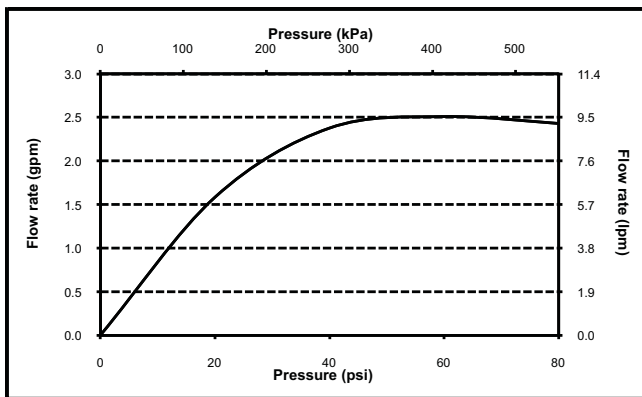

TS200A55 & TS200A65

Transitional Series A Multi-Spray Showerhead

SPECIFICATIONS

- Warranty: Lifetime Limited Warranty (Residential Use)
  One Year (Commercial Use)
- Material: Brass / Plastics
- Shipping Weight: TS200A55: 0.9 lbs.
  TS200A65: 1.0 lbs.
- Shipping Dimensions: TS200A55 & TS200A65:
  3-1/2" L x 5-3/4" W x 6-3/4" H
- Maximum Flow Rate: 2.5 gpm (9.5 lpm)

INSTALLATION NOTES

OPTIONAL SHOWERHEAD COMPONENT:
TS200N6: Shower Arm 6" sold separately.