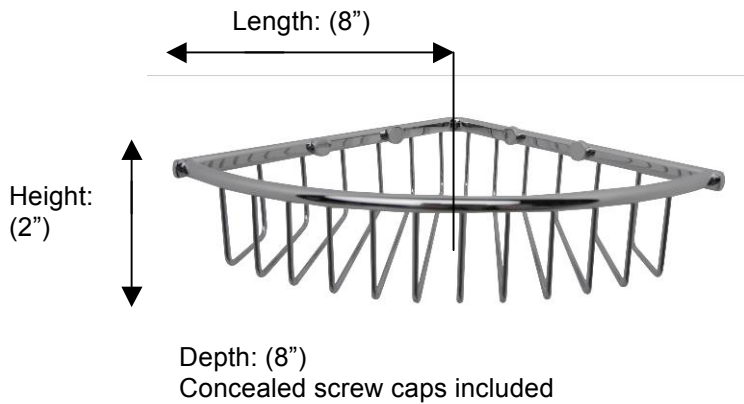

## 53421 Corner Wire Soap Basket Medium

**Description:**

Corner wire soap basket medium

**Finishes:**

-  CR – Chrome
-  PV – Polished Brass
-  NI – Polished Nickel
-  ES – Satin Nickel

**Material:**

Brass

**Method of Fixing:**

Direct to wall

**Country of Origin:**

Portugal