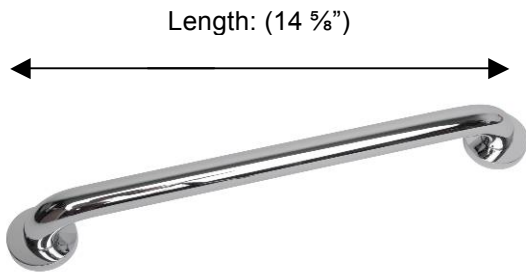

ESSENTIALS

54201 Grab Bar

Depth: (2 3/4")
Center to Center: (12")
Ø Backplate: (2 1/2")
Ø Bar: (1 1/4")
Gap: (1 1/2")
ADA APPROVED

Description:
Grab Bar, 12"

Finishes:

-  CR – Chrome
-  PV – Polished Brass
-  UB – Unlacquered Brass
-  MB – Matte Black
-  NI – Polished Nickel
-  ES – Satin Nickel
-  GD – Gold

Material:
Brass

Method of Fixing:
Direct to wall

Country of Origin:

Portugal