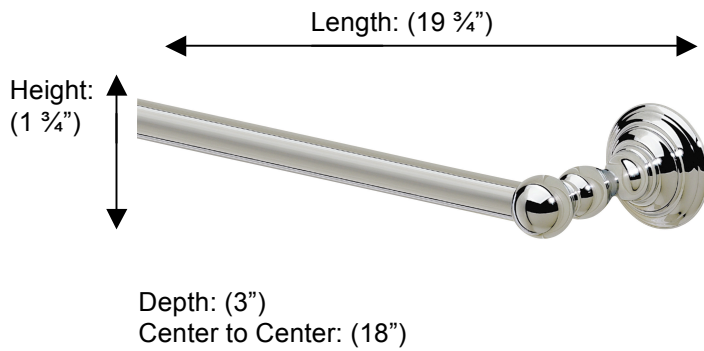

KINGSTON

66345 Towel Rail

**Description:**

Towel rail, 18"

Finishes:

-  CR – Chrome
-  PV – Polished Brass
-  UB – Unlacquered Brass
-  NI – Polished Nickel
-  ES – Satin Nickel
-  GD – Gold

Material:

Brass

Backplate Diameter: (1 3/4")

Method of Fixing:

Direct to wall

Country of Origin:

Portugal

All Dimensions are approximate