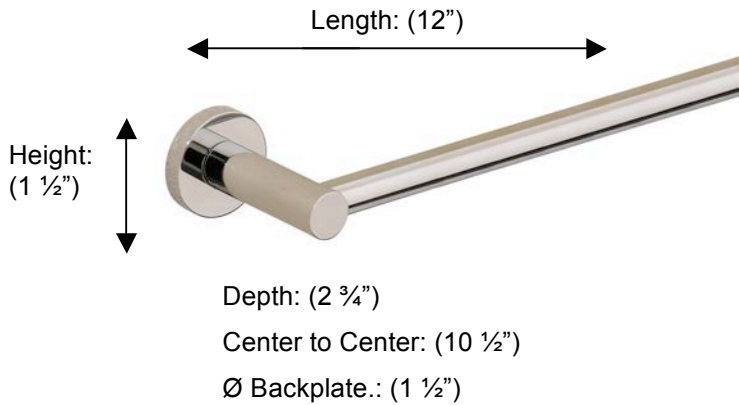

## 67543 TOWEL RAIL

**Description:**  
Towel Rail, 12"

**Finishes:**

-  CR – Chrome
-  PV – Polished Brass
-  UB – Unlacquered Brass
-  MB – Matte Black
-  NI – Polished Nickel
-  ES – Satin Nickel
-  GD – Gold

**Material:**  
Brass

**Method of Fixing:**  
Direct to wall

**Country of Origin:**

Portugal