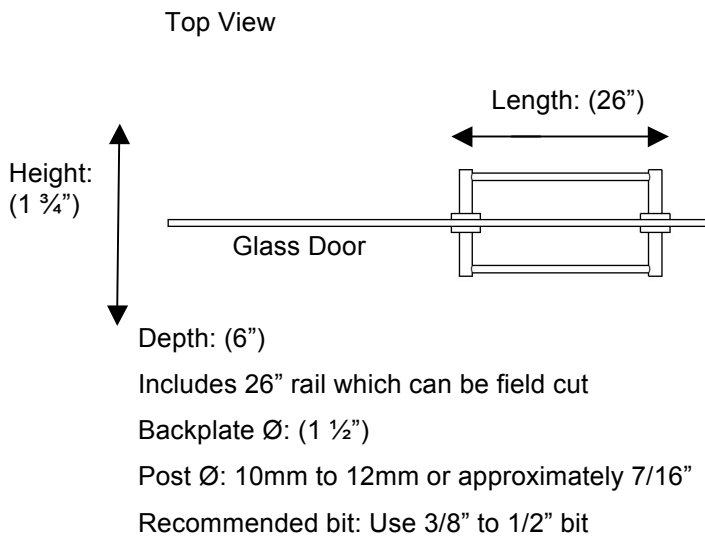

ESSENTIALS/PORTO

67579 Shower Door Kit

Description:

Towel rail with Porto backplates and double rail

Finishes:

-  CR – Chrome
-  PV – Polished Brass
-  UB – Unlacquered Brass
-  MB – Matte Black
-  NI – Polished Nickel
-  ES – Satin Nickel
-  GD – Gold

Material:

Brass
Rubber

Method of Fixing:

Direct to glass door

Country of Origin:

Portugal

All Dimensions are approximate