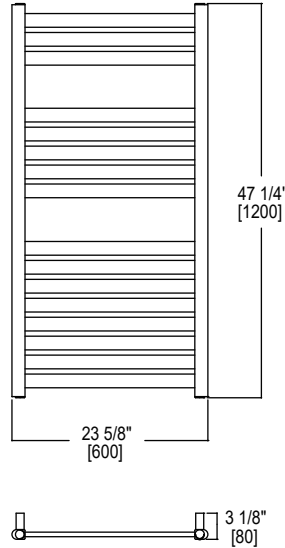

HOU-0800600

HOU-1200600

Vernon Towel Warmer Hardwire Kit Round -PC
Code: VTW-HWK-RD-PC

Installation
Diagram 3
- Houston

1. Solid fixing lug
2. Wall support core
3. Wall screw
4. Wall support
5. Grub screw
6. Allen Key
7. Wall plug

TIMERS AVAILABLE