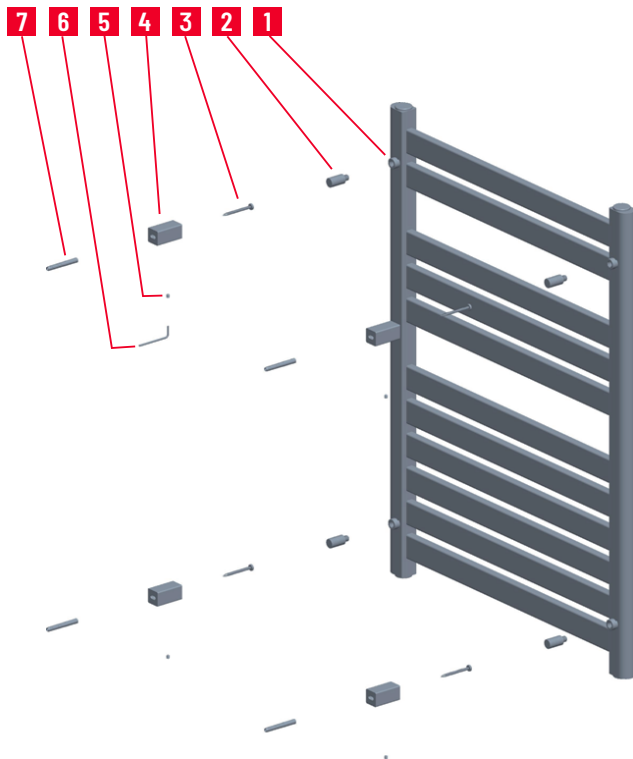

HOU-0800600

HOU-1200600

Vernon Towel Warmer Hardwire Kit Round -PC
Code: VTW-HWK-RD-PC

Installation
Diagram 3
- Houston

1. Solid fixing lug
2. Wall support core
3. Wall screw
4. Wall support
5. Grub screw
6. Allen Key
7. Wall plug

TIMERS AVAILABLE