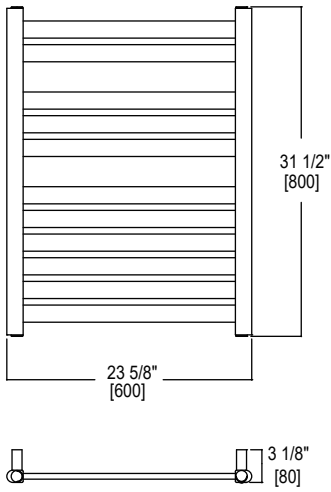

HOU-0800600

HOU-1200600

Vernon Towel Warmer Hardwire Kit Round -PC
Code: VTW-HWK-RD-PC

Installation
Diagram 3
- Houston

1. Solid fixing lug
2. Wall support core
3. Wall screw
4. Wall support
5. Grub screw
6. Allen Key
7. Wall plug

TIMERS AVAILABLE