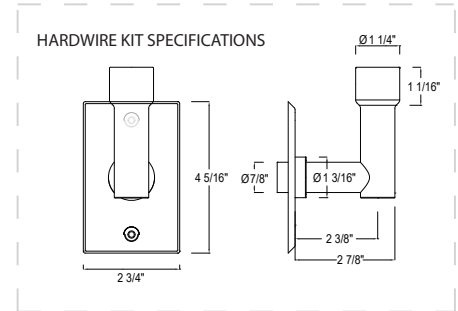

HOU-0800600

HOU-1200600

Vernon Towel Warmer Hardwire Kit Round -PC
Code: VTW-HWK-RD-PC

Installation
Diagram 3
- Houston

1. Solid fixing lug
2. Wall support core
3. Wall screw
4. Wall support
5. Grub screw
6. Allen Key
7. Wall plug

TIMERS AVAILABLE