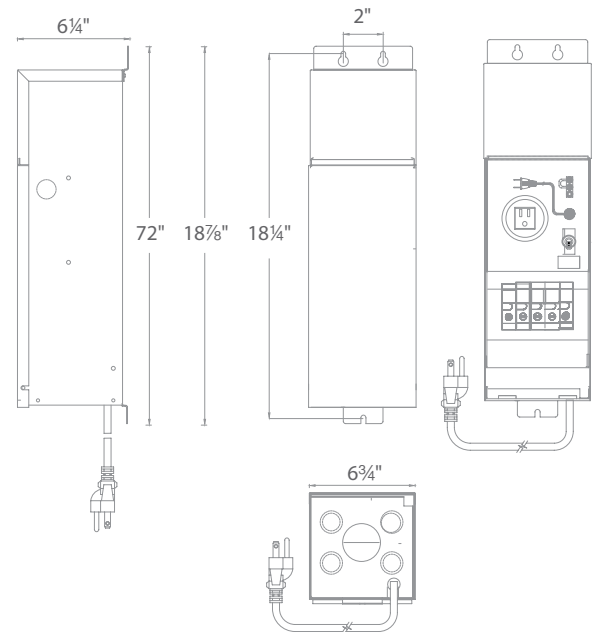

Fixture Type:

Catalog Number:

Project: _____

Location: _____

PRODUCT DESCRIPTION

Magnetic transformer for Landscape Lighting products

FEATURES

- IP65 Rated
- Taps for 12V, 13V, 14V and 15V
- Knock outs for power and photosensor connections
- 3-prong outlet for timer
- Outdoor rated stainless steel transformer contains an outdoor rated 3-prong plug for power
- 6' lead wire
- UL 1838 Listed

ORDERING NUMBER

9300-TRN-SS

300W Max