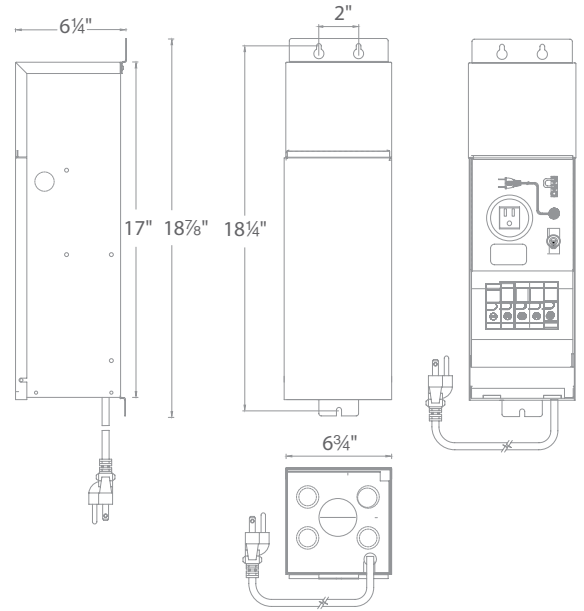

PRODUCT DESCRIPTION

Magnetic transformer for Landscape Lighting products

FEATURES

- IP65 Rated
- Taps for 12V, 13V, 14V and 15V
- Knock outs for power and photosensor connections
- 3-prong outlet for timer
- Outdoor rated stainless steel transformer contains an outdoor rated 3-prong plug for power
- 6' lead wire
- UL 1838 Listed

ORDERING NUMBER

9150-TRN-SS

150W Max