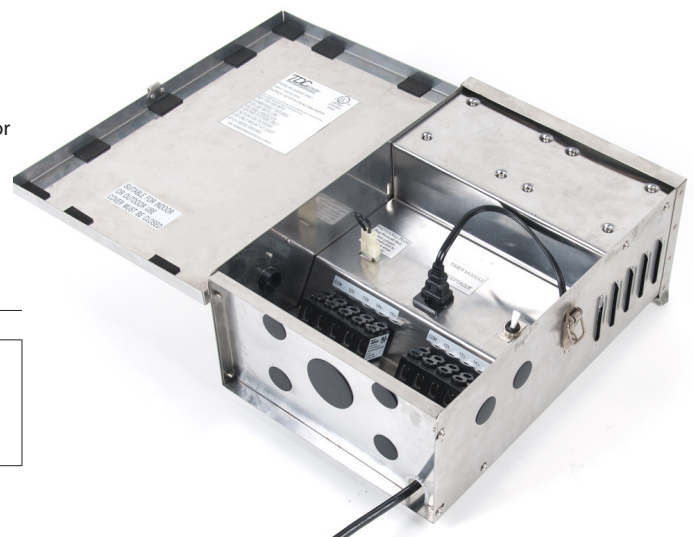

ORDERING NUMBER

9600-TRN-SS

600W Max

9600-TRN-SS

waclighting.com
Phone (800) 526.2588
Fax (800) 526.2585

Headquarters/Eastern Distribution Center
44 Harbor Park Drive
Port Washington, NY 11050

Central Distribution Center
1600 Distribution Ct
Lithia Springs, GA 30122

Western Distribution Center
1750 Archibald Avenue
Ontario, CA 91760