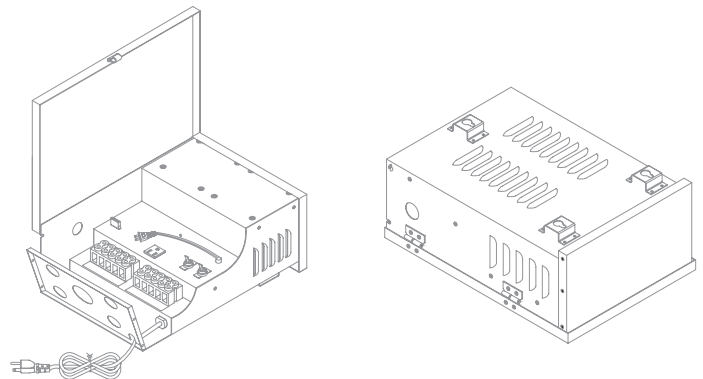

MAGNETIC TRANSFORMER - 600W

9600

WAC

LANDSCAPE LIGHTING

Fixture Type:

Catalog Number:

Project: _____

Location: _____

PRODUCT DESCRIPTION

Magnetic transformer for Landscape Lighting products

SPECIFICATIONS

Input: 120VAC
Output: 600W / 600VA

FEATURES

- IP65 Rated
- Two sets of taps for 12V, 13V, 14V and 15V
- Knock outs for power and photosensor connections
- 3-prong outlet for timer
- Outdoor rated stainless steel transformer contains an outdoor rated 3-prong plug for power
- 5' lead wire
- UL 1838 Listed