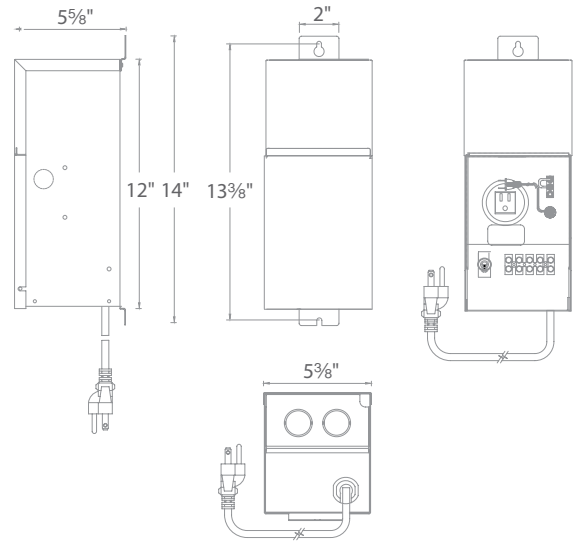

MAGNETIC TRANSFORMER - 75W

9075

WAC

LANDSCAPE LIGHTING

Fixture Type:

Catalog Number:

Project: _____

Location: _____

PRODUCT DESCRIPTION

Magnetic transformer for Landscape Lighting products

FEATURES

- IP65 Rated
- Taps for 12V, 13V, 14V and 15V
- Knock outs for power and photosensor connections
- 3-prong outlet for timer
- Outdoor rated stainless steel transformer contains an outdoor rated 3-prong plug for power
- 6' lead wire
- UL 1838 Listed

ORDERING NUMBER

9075-TRN-SS

75W Max