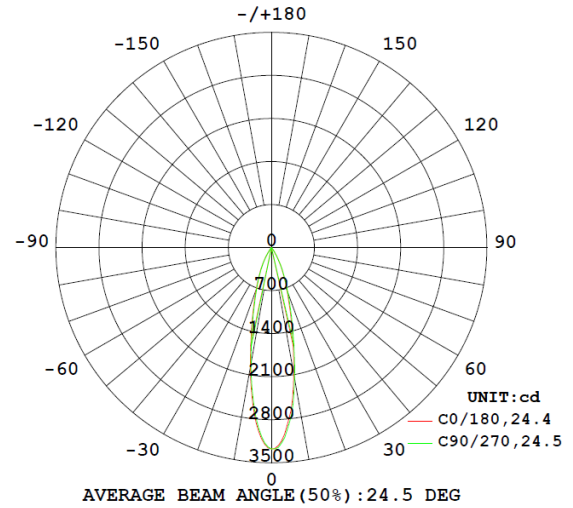

Western Distribution Center
1750 Archibald Avenue
Ontario, CA 91760

PALOMA - model: LED512

Photometrics

WAC LIGHTING

Responsible Lighting®

19° Beam Angle - 3000K

24° Beam Angle - 3000K

36° Beam Angle - 3000K