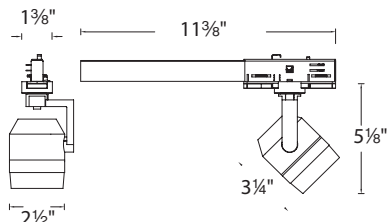

PALOMA - model: LED512

W Track System Luminaires

WAC LIGHTING

Responsible Lighting®

Fixture Type:

Catalog Number:

Project: _____

Location: _____

PRODUCT DESCRIPTION

Museum-quality LED luminaire with high performance reflector optics.

FEATURES

- Title 24 California Energy Commission Compliant (90 CRI versions)
- Accommodates 1 filter lens or 1 accessory
- 365° horizontal rotation and 180° vertical aiming
- Integral selector to choose between independently controllable track circuits
- 50,000 hour rated life
- 5 year WAC Lighting product warranty
- Recessed driver hidden within W track

SPECIFICATIONS

Construction: Die-cast aluminum with cap ring. Clear glass lens included.

Finish: Available in black (BK), white (WT), or platinum (PT) powder coat finishes.

Aiming: 365° horizontal rotation and 180° vertical aiming. Spring lock to secure the aiming adjustment on horizontal.

Lamp: Available in Bridgelux LED.

Dimming: Dim to 10% with electronic low voltage (ELV) dimmer (120V only)

Standards: ETL & cETL listed

FIXTURE PERFORMANCE

Model #	Beam	Color Temp	Watts	Lumens	CBCP	CRI	Model #	Beam	Color Temp	Watts	Lumens	CBCP	CRI
WTK-LED512S-927	19°	2700K	9.5W	670	3145	90	WTK-LED512S-930	19°	3000K	9.5W	695	3264	90
WTK-LED512N-927	24°			685	2628		WTK-LED512N-930	24°			715	2727	
WTK-LED512F-927	36°			710	1755		WTK-LED512F-930	36°			735	1821	
WTK-LED512S-27	19°	2700K	9.5W	600	3773	85	WTK-LED512S-30	19°	3000K	9.5W	835	3832	85
WTK-LED512N-27	24°			685	3152		WTK-LED512N-30	24°			860	3286	
WTK-LED512F-27	36°			850	2105		WTK-LED512F-30	36°			885	2195	
WTK-LED512S-35	19°	3500K	9.5W	860	4048	85	WTK-LED512S-40	19°	4000K	9.5W	870	4089	85
WTK-LED512N-35	24°			885	3382		WTK-LED512N-40	24°			895	3417	
WTK-LED512F-35	36°			910	2259		WTK-LED512F-40	36°			920	2282	

ORDER NUMBER

TrackType	System	Model#	Beam	Color Temp	Finish
W Track	WTK 120V WHK 277V	LED512	S 19° N 24° F 36°	927 2700K (90 CRI)	BK Black PT Platinum WT White
				27 2700K	
				930 3000K (90 CRI)	
				30 3000K	
				35 3500K	
				40 4000K	

LENSES AND ACCESSORIES

Description	Model	Finish	Description	Model
Color Lens	LENS-16	AMB Amber BLU Blue GRN Green RED Red YEL Yellow	Frosted Lens	LENS-16-FR
			Spread Lens	LENS-16-SPR
			Beam Elongating	LENS-16-BEL
			Honeycomb Louver	LENS-16-HCL

FINISHES

Example: WTK-LED512N-40-WT

wacighting.com
Phone (800) 526.2588
Fax (800) 526.2585

Headquarters/Eastern Distribution Center
44 Harbor Park Drive
Port Washington, NY 11050

Central Distribution Center
1600 Distribution Ct
Lithia Springs, GA 30122

Western Distribution Center
1750 Archibald Avenue
Ontario, CA 91760