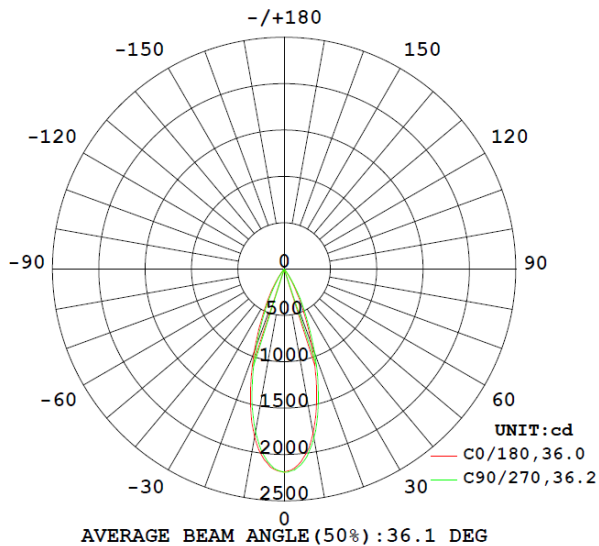

Western Distribution Center
1750 Archibald Avenue
Ontario, CA 91760

PALOMA - model: LED512

Photometrics

WAC LIGHTING

Responsible Lighting®

19° Beam Angle - 3000K

24° Beam Angle - 3000K

36° Beam Angle - 3000K