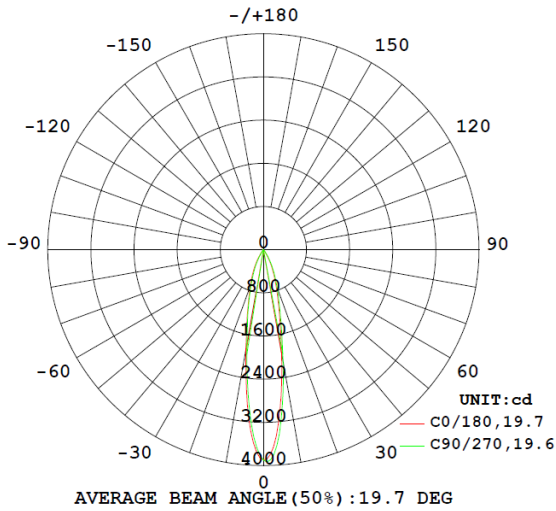

Western Distribution Center
1750 Archibald Avenue
Ontario, CA 91760

PALOMA - model: LED512

Photometrics

WAC LIGHTING

Responsible Lighting®

19° Beam Angle - 3000K

24° Beam Angle - 3000K

36° Beam Angle - 3000K