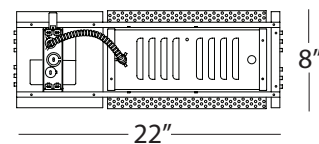

HOUSING ORDER NUMBER

MT-316HS

WAC Lighting
www.waclighting.com
Phone (800) 526.2588 • Fax (800) 526.2585

Headquarters/Eastern Distribution Center
44 Harbor Park Drive • Port Washington, NY 11050
Phone (516) 515.5000 • Fax (516) 515.5050

Western Distribution Center
1750 Archibald Avenue • Ontario, CA 91760
Phone (800) 526.2588 • Fax (800) 526.2585