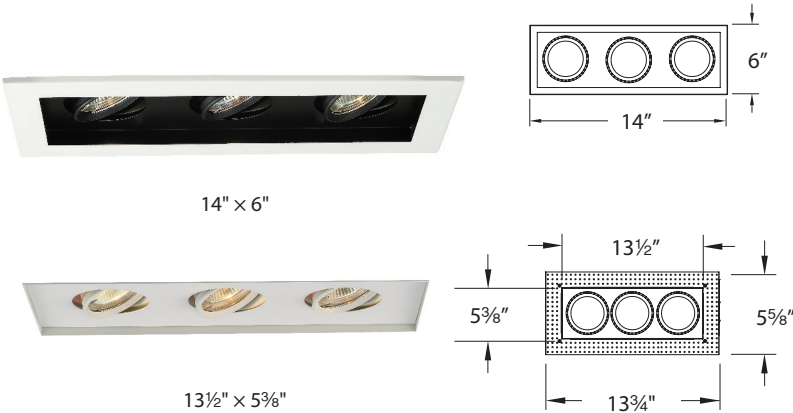

PRODUCT DESCRIPTION

Rectangle three light gimbal ring style adjustable recessed fixture, available with trim or Invisible Trim™, designed to sit flush with the ceiling for a clean, architectural look. Housing and trim ordered separately.

FEATURES

- Electronic short circuit and overload protection with automatic reset
- Soft start to prolong lamp life
- Trim version has a ¼" low profile, Invisible Trim™ sits flush to ceiling
- The supplied clear glass lens can be replaced by a variety of lenses or accessories
- 25° vertical adjustment and 350° horizontal rotation
- 5 year WAC Lighting product warranty

SPECIFICATIONS

Construction: Stamped metal trim and aluminum housing. Frame, junction box and hanger bars are heavy gauge galvanized steel.

J-Box: Seven knockouts and four Romex® style wiring connectors provided for ease of installation. Rated for branch and chain wiring.

Mounting: Supplied with hanger bars, adjustable from 15"-24½" to accommodate various joist construction and grid sizes. Accommodates surface of ½" to 1" thick. 5⅞" × 13¼" cutout with trim, 5⅞" × 13¾" cutout for Invisible Trim™.