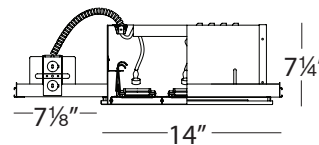

HOUSING ORDER NUMBER

MT-316HS

WAC Lighting
www.waclighting.com
Phone (800) 526.2588 • Fax (800) 526.2585

Headquarters/Eastern Distribution Center
44 Harbor Park Drive • Port Washington, NY 11050
Phone (516) 515.5000 • Fax (516) 515.5050

Western Distribution Center
1750 Archibald Avenue • Ontario, CA 91760
Phone (800) 526.2588 • Fax (800) 526.2585