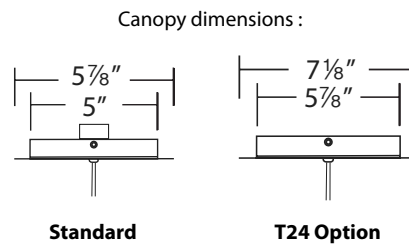

Replacement Glass

- RPL-GLA-5809-TOP** Glass (Top)
RPL-GLA-5809-BOT Glass (Bot)

SPECIFICATIONS

Construction: Aluminum with glass diffuser.

Input: 120V - 277V

Dimming: 100% - 10% ELV (Standard Option)
100% - 10% ELV ; 100% - 5% 0-10V/Triac (T24 Option)

Light Source: High output LED.

Finish: Brushed Nickel (BN), Black (BK), Aged Brass (AB).

Standards: ETL & cETL Damp location listed.

ORDER NUMBER

Model	Size	Watt	LED Lumens	Delivered Lumens	Finish
PD-68909	9"	20W	1718	884	BN <i>Brushed Nickel</i> BK <i>Black</i> AB <i>Aged Brass</i>