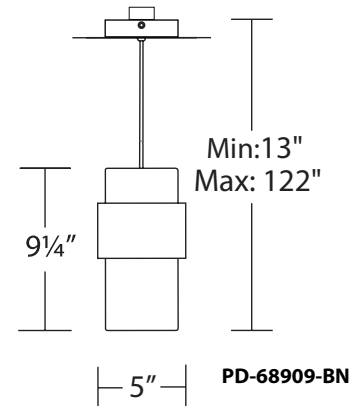

Replacement Glass

- RPL-GLA-5809-TOP** Glass (Top)
RPL-GLA-5809-BOT Glass (Bot)

SPECIFICATIONS

Construction: Aluminum with glass diffuser.

Input: 120V - 277V

Dimming: 100% - 10% ELV (Standard Option)
100% - 10% ELV ; 100% - 5% 0-10V/Triac (T24 Option)

Light Source: High output LED.

Finish: Brushed Nickel (BN), Black (BK), Aged Brass (AB).

Standards: ETL & cETL Damp location listed.

ORDER NUMBER

Model	Size	Watt	LED Lumens	Delivered Lumens	Finish
PD-68909	9"	20W	1718	884	BN <i>Brushed Nickel</i> BK <i>Black</i> AB <i>Aged Brass</i>