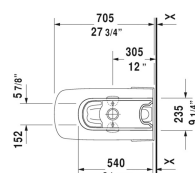

DuraStyle Toilet kit # D4053200

| < 15 3/8" Inch > |

Toilet kit	Dimension	Weight	Order number
Toilet bowl for SensoWash®, Tank & SensoWash® Starck shower-toilet seat			
Colors			
00 White			
Variant			
	15 3/8" x 27 1/2" Inch	134.1 lb	D4053200
Suitable products			
Tank for bottom left supply, cUPC® listed*, 15 3/8" x 6 3/4" Inch	15 3/8" x 6 3/4" Inch		093520
Two-piece toilet for SensoWash® (without tank), syphonic, only in combination with SensoWash, 12" rough-in, connecting elements for SensoWash with concealed connections included, vertical outlet, cUPC® listed*, 14 1/8" x 27 1/2" Inch	14 1/8" x 27 1/2" Inch		216051
SensoWash® Slim shower-toilet seat for DuraStyle* Rear-, Lady- and Comfortwash, with slow close, night light, remote control included, locking function via remote control, self-cleaning wand, on / off-button, with concealed connections, automatic drainage in periods of prolonged disuse, 14 3/4" x 21 1/4" Inch	14 3/4" x 21 1/4" Inch		611200

All drawings contain the necessary measurements which are subject to standard tolerances. They are stated in inch & mm and are non-binding. Exact measurements, in particular for customized installation scenarios, can only be taken from the finished ceramic piece.