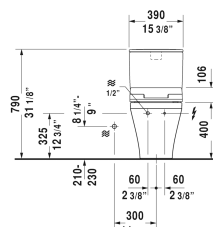

DuraStyle Toilet kit # D4053200

| < 15 3/8" Inch > |

Toilet kit	Dimension	Weight	Order number
Toilet bowl for SensoWash®, Tank & SensoWash® Starck shower-toilet seat			
Colors			
00 White			
Variant			
	15 3/8" x 27 1/2" Inch	134.1 lb	D4053200
Suitable products			
Tank for bottom left supply, cUPC® listed*, 15 3/8" x 6 3/4" Inch	15 3/8" x 6 3/4" Inch		093520
Two-piece toilet for SensoWash® (without tank), syphonic, only in combination with SensoWash, 12" rough-in, connecting elements for SensoWash with concealed connections included, vertical outlet, cUPC® listed*, 14 1/8" x 27 1/2" Inch	14 1/8" x 27 1/2" Inch		216051
SensoWash® Slim shower-toilet seat for DuraStyle* Rear-, Lady- and Comfortwash, with slow close, night light, remote control included, locking function via remote control, self-cleaning wand, on / off-button, with concealed connections, automatic drainage in periods of prolonged disuse, 14 3/4" x 21 1/4" Inch	14 3/4" x 21 1/4" Inch		611200

All drawings contain the necessary measurements which are subject to standard tolerances. They are stated in inch & mm and are non-binding. Exact measurements, in particular for customized installation scenarios, can only be taken from the finished ceramic piece.