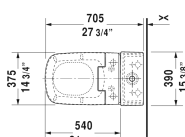

DuraStyle Toilet kit # D4053200

| < 15 3/8" Inch > |

Toilet kit	Dimension	Weight	Order number
Toilet bowl for SensoWash®, Tank & SensoWash® Starck shower-toilet seat			
Colors			
00 White			
Variant			
	15 3/8" x 27 1/2" Inch	134.1 lb	D4053200
Suitable products			
Tank for bottom left supply, cUPC® listed*, 15 3/8" x 6 3/4" Inch	15 3/8" x 6 3/4" Inch		093520
Two-piece toilet for SensoWash® (without tank), syphonic, only in combination with SensoWash, 12" rough-in, connecting elements for SensoWash with concealed connections included, vertical outlet, cUPC® listed*, 14 1/8" x 27 1/2" Inch	14 1/8" x 27 1/2" Inch		216051
SensoWash® Slim shower-toilet seat for DuraStyle* Rear-, Lady- and Comfortwash, with slow close, night light, remote control included, locking function via remote control, self-cleaning wand, on / off-button, with concealed connections, automatic drainage in periods of prolonged disuse, 14 3/4" x 21 1/4" Inch	14 3/4" x 21 1/4" Inch		611200

All drawings contain the necessary measurements which are subject to standard tolerances. They are stated in inch & mm and are non-binding. Exact measurements, in particular for customized installation scenarios, can only be taken from the finished ceramic piece.