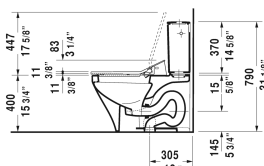

DuraStyle Toilet kit # D4053200

| < 15 3/8" Inch > |

Toilet kit	Dimension	Weight	Order number
Toilet bowl for SensoWash®, Tank & SensoWash® Starck shower-toilet seat			
Colors			
00 White			
Variant			
	15 3/8" x 27 1/2" Inch	134.1 lb	D4053200
Suitable products			
Tank for bottom left supply, cUPC® listed*, 15 3/8" x 6 3/4" Inch	15 3/8" x 6 3/4" Inch		093520
Two-piece toilet for SensoWash® (without tank), syphonic, only in combination with SensoWash, 12" rough-in, connecting elements for SensoWash with concealed connections included, vertical outlet, cUPC® listed*, 14 1/8" x 27 1/2" Inch	14 1/8" x 27 1/2" Inch		216051
SensoWash® Slim shower-toilet seat for DuraStyle* Rear-, Lady- and Comfortwash, with slow close, night light, remote control included, locking function via remote control, self-cleaning wand, on / off-button, with concealed connections, automatic drainage in periods of prolonged disuse, 14 3/4" x 21 1/4" Inch	14 3/4" x 21 1/4" Inch		611200

All drawings contain the necessary measurements which are subject to standard tolerances. They are stated in inch & mm and are non-binding. Exact measurements, in particular for customized installation scenarios, can only be taken from the finished ceramic piece.