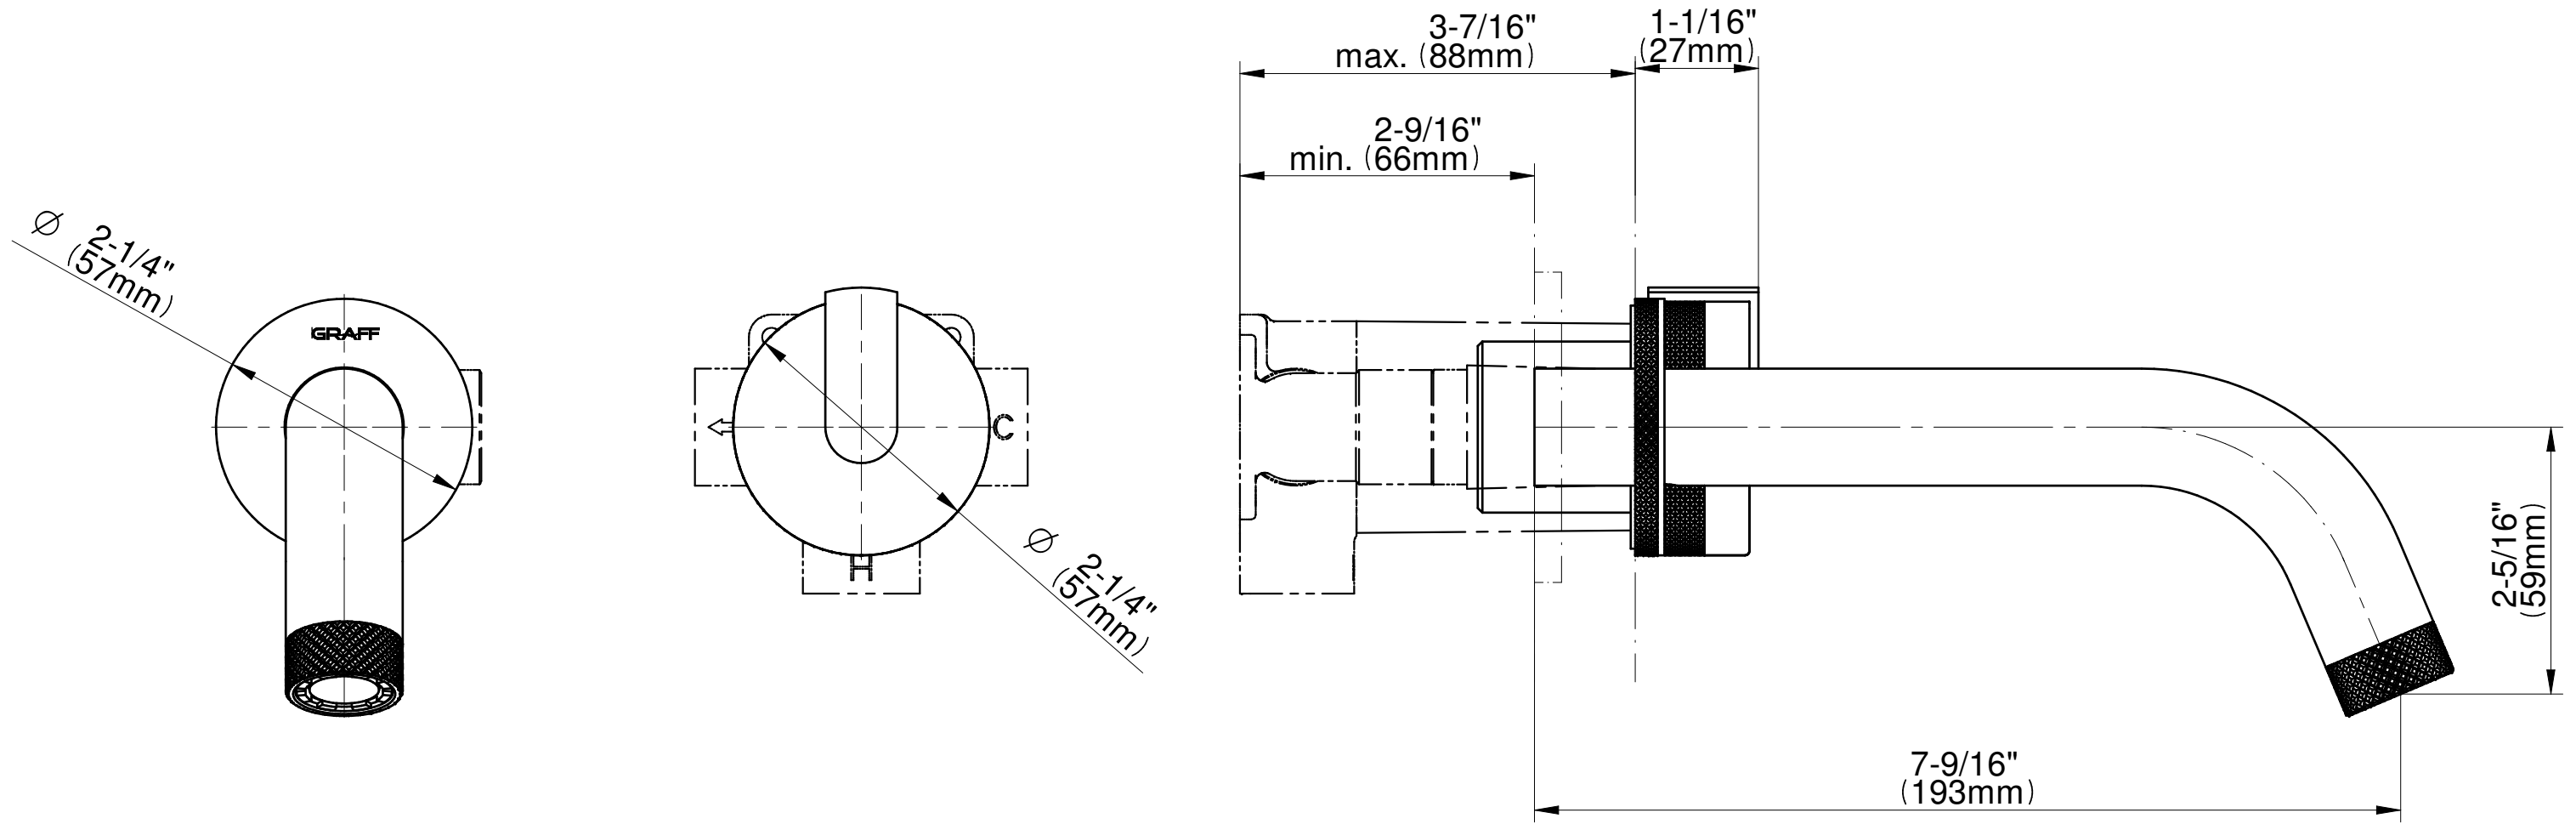

BATHROOM
MOD+ Wall-Mounted Lavatory
Faucet with Single Handle
G-11535

GRAFF®

G-11535-***-L1**-**-T

MOD+ Series

MARBLE FINISHES

MB		Storm Black Marble	MG		Forest Green Marble
MW		Smoky White Marble			

BRASS SIGNATURE FINISHES