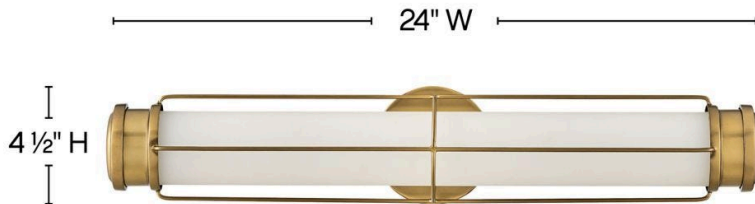

### MEDIUM LED SCONCE

Saylor's classic look epitomizes nautical chic. Etched opal glass, striking cross bars, and bold end caps merge with LED technology without sacrificing timeless appeal. This transitional silhouette can be mounted horizontally or vertically with an Invisimount system. Offered in three finishes, Black, Heritage Brass and Polished Nickel, Saylor is sure to add a maritime flair to any space.

DETAILS	
FINISH:	Heritage Brass
MATERIAL:	Steel
GLASS:	Etched Opal

DIMENSIONS	
WIDTH:	24"
HEIGHT:	4.5"
WEIGHT:	1.8
BACK PLATE:	4.5" Dia.
EXTENSION:	5.3
TOP TO OUTLET:	2.25

LIGHT SOURCE	
LIGHT SOURCE:	Integrated LED
LED NAME:	E2G24W7WI
WATTAGE:	24w LED *Included
VOLTAGE:	120v
COLOR TEMP:	3000
LUMENS:	2100
CRI:	95
INCANDESCENT EQUIVALENCY:	2 x 75w
DIMMABLE:	Yes - CL Type Dimmer (SSL7A)

#### PRODUCT DETAILS:

- Mounting hardware is hidden on the backplate to ensure a clean silhouette
- Fixture can be mounted vertically
- Fixture can be mounted horizontally.
- Suitable for use in damp locations as defined by NEC and CEC. Meets United States UL Underwriters Laboratories & CSA Canadian Standards Association Product Safety Standards
- Meets California Energy Commission 2013 & 2016 Title regulations/JA8
- LED components carry a 5-year limited warranty
- Merging the best of traditional and modern elements, with a sophisticated and streamlined look
- Classic gleaming light brass finish