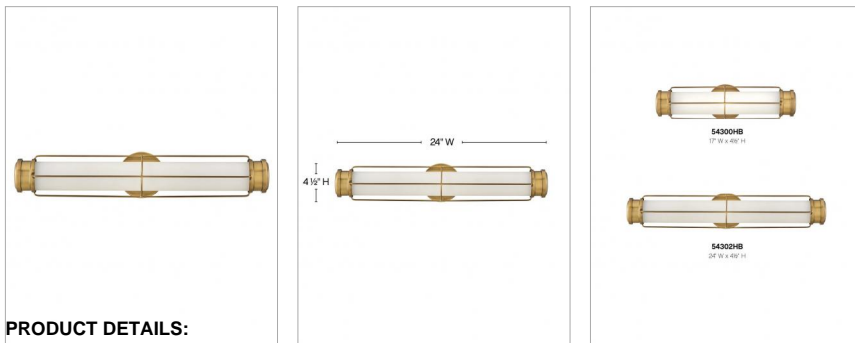

SAYLOR

54302HB

MEDIUM LED SCONCE

Saylor's classic look epitomizes nautical chic. Etched opal glass, striking cross bars, and bold end caps merge with LED technology without sacrificing timeless appeal. This transitional silhouette can be mounted horizontally or vertically with an Invisimount system. Offered in three finishes, Black, Heritage Brass and Polished Nickel, Saylor is sure to add a maritime flair to any space.

DETAILS	
FINISH:	Heritage Brass
MATERIAL:	Steel
GLASS:	Etched Opal

DIMENSIONS	
WIDTH:	24"
HEIGHT:	4.5"
WEIGHT:	1.8
BACK PLATE:	4.5" Dia.
EXTENSION:	5.3
TOP TO OUTLET:	2.25

LIGHT SOURCE	
LIGHT SOURCE:	Integrated LED
LED NAME:	E2G24W7WI
WATTAGE:	24w LED *Included
VOLTAGE:	120v
COLOR TEMP:	3000
LUMENS:	2100
CRI:	95
INCANDESCENT EQUIVALENCY:	2 x 75w
DIMMABLE:	Yes - CL Type Dimmer (SSL7A)

SHIPPING	
CARTON LENGTH:	26.8
CARTON WIDTH:	11.3
CARTON HEIGHT:	7.5
CARTON WEIGHT:	2.6

PRODUCT DETAILS:

- Mounting hardware is hidden on the backplate to ensure a clean silhouette
- Fixture can be mounted vertically
- Fixture can be mounted horizontally.
- Suitable for use in damp locations as defined by NEC and CEC. Meets United States UL Underwriters Laboratories & CSA Canadian Standards Association Product Safety Standards
- Meets California Energy Commission 2013 & 2016 Title regulations/JA8
- LED components carry a 5-year limited warranty
- Merging the best of traditional and modern elements, with a sophisticated and streamlined look
- Classic gleaming light brass finish

HINKLEY

HINKLEY
33000 Pin Oak Parkway
Avon Lake, OH 44012

PHONE: (440) 653-5500
Toll Free: 1 (800) 446-5539

hinkley.com