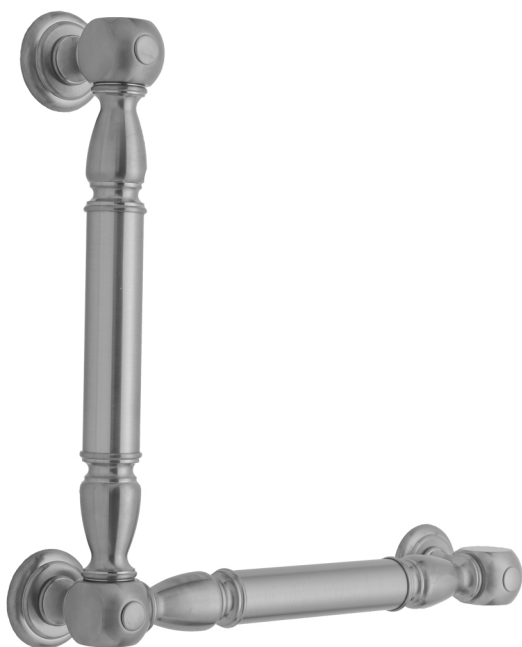

G20 16H x 24W 90° Right Hand Grab Bar

Model #: **G20-16H-24W-RH-**

FEATURES:

- ADA compliant when properly installed
- All brass construction, fully polished & plated
- All grab bars can be custom sized. Contact JACLO for pricing & availability
- Optional handshower sliders and toilet paper/wash cloth holders can be added only upon initial order
- Grab bars over 32" REQUIRE a middle post

AVAILABLE FINISHES:

Polished Chrome (PCH)	Satin Chrome (SC)	Bronze Umber (BU)
Satin Nickel (SN)	Pewter (PEW)	Caramel Bronze (CB)
Polished Nickel (PN)	Antique Brass (AB)	Antique Copper (ACU)
Oil-Rubbed Bronze (ORB)	Polished Brass (PB)	Polished Copper (PCU)
Vintage Bronze (VB)	Satin Brass (SB)	Matte Black (MBK)
Satin Gold (SG)	Polished Gold (PG)	Black Nickel (BKN)
Bombay Gold (BG)	Jewelers Gold (JG)	Europa Bronze (EB)
White (WH)	Sedona Beige (SDB)	Tristan Brass (TB)
Unlacquered Brass (ULB)	Satin Cooper (SCU)	

SPECIFICATION DRAWING:

BRASS LUXURY GRAB BAR			
PART. #	DESCRIPTION	A H	B W
G20-12H-12W	CENTER TO CENTER	12"	12"
G20-12H-16W	CENTER TO CENTER	12"	16"
G20-12H-24W	CENTER TO CENTER	12"	24"
G20-12H-32W	CENTER TO CENTER	12"	32"
G20-16H-12W	CENTER TO CENTER	16"	12"
G20-16H-16W	CENTER TO CENTER	16"	16"
G20-16H-24W	CENTER TO CENTER	16"	24"
G20-16H-32W	CENTER TO CENTER	16"	32"
G20-24H-12W	CENTER TO CENTER	24"	12"
G20-24H-16W	CENTER TO CENTER	24"	16"
G20-24H-24W	CENTER TO CENTER	24"	24"
G20-24H-32W	CENTER TO CENTER	24"	32"
G20-32H-12W	CENTER TO CENTER	32"	12"
G20-32H-16W	CENTER TO CENTER	32"	16"
G20-32H-24W	CENTER TO CENTER	32"	24"
G20-32H-32W	CENTER TO CENTER	32"	32"