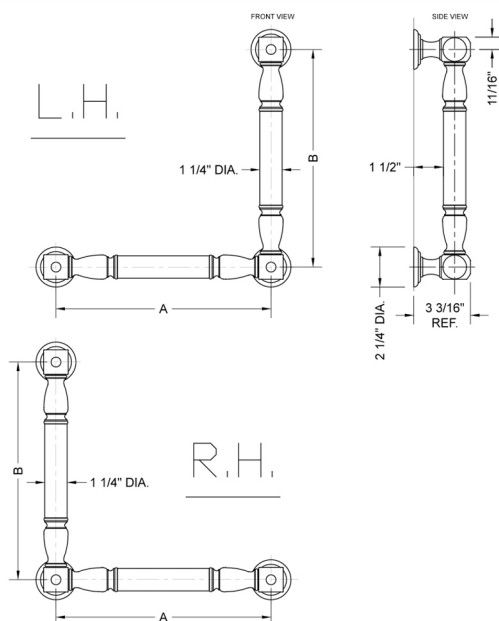

G20 16H x 24W 90° Right Hand Grab Bar

Model #: **G20-16H-24W-RH-**

FEATURES:

- ADA compliant when properly installed
- All brass construction, fully polished & plated
- All grab bars can be custom sized. Contact JACLO for pricing & availability
- Optional handshower sliders and toilet paper/wash cloth holders can be added only upon initial order
- Grab bars over 32" REQUIRE a middle post

SPECIFICATION DRAWING:

BRASS LUXURY GRAB BAR			
PART. #	DESCRIPTION	A H	B W
G20-12H-12W	CENTER TO CENTER	12"	12"
G20-12H-16W	CENTER TO CENTER	12"	16"
G20-12H-24W	CENTER TO CENTER	12"	24"
G20-12H-32W	CENTER TO CENTER	12"	32"
G20-16H-12W	CENTER TO CENTER	16"	12"
G20-16H-16W	CENTER TO CENTER	16"	16"
G20-16H-24W	CENTER TO CENTER	16"	24"
G20-16H-32W	CENTER TO CENTER	16"	32"
G20-24H-12W	CENTER TO CENTER	24"	12"
G20-24H-16W	CENTER TO CENTER	24"	16"
G20-24H-24W	CENTER TO CENTER	24"	24"
G20-24H-32W	CENTER TO CENTER	24"	32"
G20-32H-12W	CENTER TO CENTER	32"	12"
G20-32H-16W	CENTER TO CENTER	32"	16"
G20-32H-24W	CENTER TO CENTER	32"	24"
G20-32H-32W	CENTER TO CENTER	32"	32"