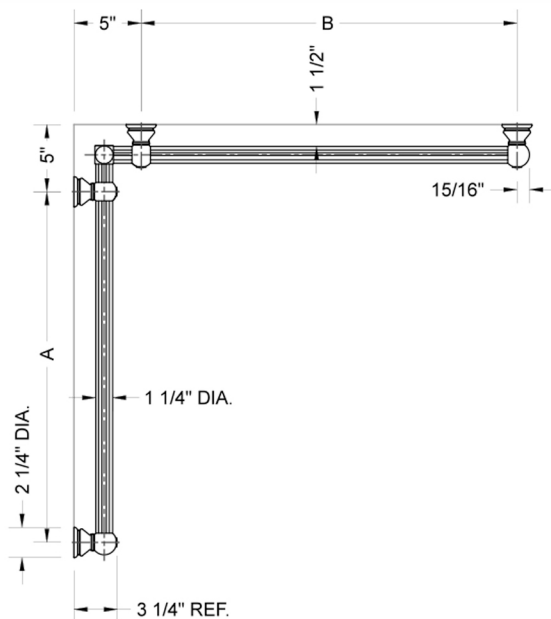

G33 24" x 48" Inside Corner Grab Bar

Model #: G33-24-48-IC-

FEATURES:

- ADA compliant when properly installed
- All brass construction, fully polished & plated
- All grab bars can be custom sized. Contact JACLO for pricing & availability
- Optional handshower sliders and toilet paper/wash cloth holders can be added only upon initial order
- Grab bars over 32" REQUIRE a middle post

SPECIFICATION DRAWING:

BRASS LUXURY GRAB BAR							
PART. #	DESCRIPTION	A	B	PART. #	DESCRIPTION	A	B
G33-12-12-IC	CENTER OF POST	12"	12"	G33-24-36-IC	CENTER OF POST	24"	36"
G33-12-16-IC	CENTER OF POST	12"	16"	G33-24-48-IC	CENTER OF POST	24"	48"
G33-12-24-IC	CENTER OF POST	12"	24"	G33-24-60-IC	CENTER OF POST	24"	60"
G33-12-32-IC	CENTER OF POST	12"	32"				
				G33-32-32-IC	CENTER OF POST	32"	32"
G33-12-36-IC	CENTER OF POST	12"	36"	G33-32-36-IC	CENTER OF POST	32"	36"
G33-12-48-IC	CENTER OF POST	12"	48"	G33-32-48-IC	CENTER OF POST	32"	48"
G33-12-60-IC	CENTER OF POST	12"	60"	G33-32-60-IC	CENTER OF POST	32"	60"
G33-16-16-IC	CENTER OF POST	16"	16"	G33-36-36-IC	CENTER OF POST	36"	36"
G33-16-24-IC	CENTER OF POST	16"	24"	G33-36-48-IC	CENTER OF POST	36"	48"
G33-16-32-IC	CENTER OF POST	16"	32"	G33-36-60-IC	CENTER OF POST	36"	60"
G33-16-36-IC	CENTER OF POST	16"	36"	G33-48-48-IC	CENTER OF POST	48"	48"
G33-16-48-IC	CENTER OF POST	16"	48"	G33-48-60-IC	CENTER OF POST	48"	60"
G33-16-60-IC	CENTER OF POST	16"	60"				
				G33-60-60-IC	CENTER OF POST	60"	60"
G33-24-24-IC	CENTER OF POST	24"	24"				
G33-24-32-IC	CENTER OF POST	24"	32"				