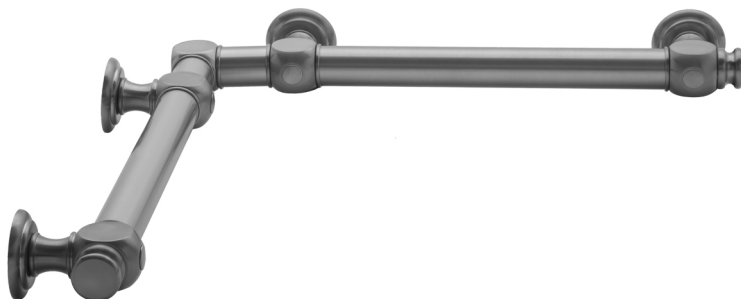

G60 16" x 32" Inside Corner Grab Bar

Model #: **G60-16-32-IC-**

FEATURES:

- ADA compliant when properly installed
- All brass construction, fully polished & plated
- All grab bars can be custom sized. Contact JACLO for pricing & availability
- Optional handshower sliders and toilet paper/wash cloth holders can be added only upon initial order
- Grab bars over 32" REQUIRE a middle post

AVAILABLE FINISHES:

| | | |
|-------------------------|---------------------|-----------------------|
| Polished Chrome (PCH) | Satin Chrome (SC) | Bronze Umber (BU) |
| Satin Nickel (SN) | Pewter (PEW) | Caramel Bronze (CB) |
| Polished Nickel (PN) | Antique Brass (AB) | Antique Copper (ACU) |
| Oil-Rubbed Bronze (ORB) | Polished Brass (PB) | Polished Copper (PCU) |
| Vintage Bronze (VB) | Satin Brass (SB) | Matte Black (MBK) |
| Satin Gold (SG) | Polished Gold (PG) | Black Nickel (BKN) |
| Bombay Gold (BG) | Jewelers Gold (JG) | Europa Bronze (EB) |
| White (WH) | Sedona Beige (SDB) | Tristan Brass (TB) |
| Unlacquered Brass (ULB) | Satin Cooper (SCU) | |