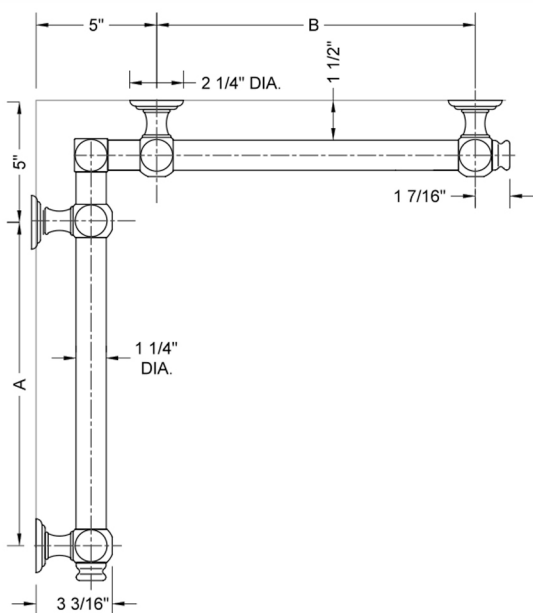

G60 16" x 32" Inside Corner Grab Bar

Model #: **G60-16-32-IC-**

FEATURES:

- ADA compliant when properly installed
- All brass construction, fully polished & plated
- All grab bars can be custom sized. Contact JACLO for pricing & availability
- Optional handshower sliders and toilet paper/wash cloth holders can be added only upon initial order
- Grab bars over 32" REQUIRE a middle post

SPECIFICATION DRAWING:

| BRASS LUXURY GRAB BAR | | | | | | | |
|-----------------------|----------------|-----|-----|--------------|----------------|-----|-----|
| PART. # | DESCRIPTION | A | B | PART. # | DESCRIPTION | A | B |
| G60-12-12-IC | CENTER OF POST | 12" | 12" | G60-24-36-IC | CENTER OF POST | 24" | 36" |
| G60-12-16-IC | CENTER OF POST | 12" | 16" | G60-24-48-IC | CENTER OF POST | 24" | 48" |
| G60-12-24-IC | CENTER OF POST | 12" | 24" | G60-24-60-IC | CENTER OF POST | 24" | 60" |
| G60-12-32-IC | CENTER OF POST | 12" | 32" | | | | |
| G60-12-36-IC | CENTER OF POST | 12" | 36" | G60-32-32-IC | CENTER OF POST | 32" | 32" |
| G60-12-48-IC | CENTER OF POST | 12" | 48" | G60-32-36-IC | CENTER OF POST | 32" | 36" |
| G60-12-60-IC | CENTER OF POST | 12" | 60" | G60-32-48-IC | CENTER OF POST | 32" | 48" |
| | | | | G60-32-60-IC | CENTER OF POST | 32" | 60" |
| G60-16-16-IC | CENTER OF POST | 16" | 16" | | | | |
| G60-16-24-IC | CENTER OF POST | 16" | 24" | G60-36-36-IC | CENTER OF POST | 36" | 36" |
| G60-16-32-IC | CENTER OF POST | 16" | 32" | G60-36-48-IC | CENTER OF POST | 36" | 48" |
| | | | | G60-36-60-IC | CENTER OF POST | 36" | 60" |
| G60-16-36-IC | CENTER OF POST | 16" | 36" | | | | |
| G60-16-48-IC | CENTER OF POST | 16" | 48" | G60-48-48-IC | CENTER OF POST | 48" | 48" |
| G60-16-60-IC | CENTER OF POST | 16" | 60" | G60-48-60-IC | CENTER OF POST | 48" | 60" |
| | | | | | | | |
| G60-24-24-IC | CENTER OF POST | 24" | 24" | G60-60-60-IC | CENTER OF POST | 60" | 60" |
| G60-24-32-IC | CENTER OF POST | 24" | 32" | | | | |