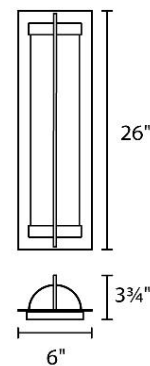

REPLACEMENT PARTS

RPL-GLA-45726 - Glass for WS-W45726

FINISHES:

Black

LINE DRAWING:

WS-W45726