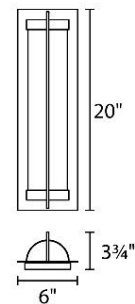

FINISHES:

Black

LINE DRAWING:

WS-W45720

WAC LIGHTING

Fixture Type: _____

Catalog Number: _____

Project: _____